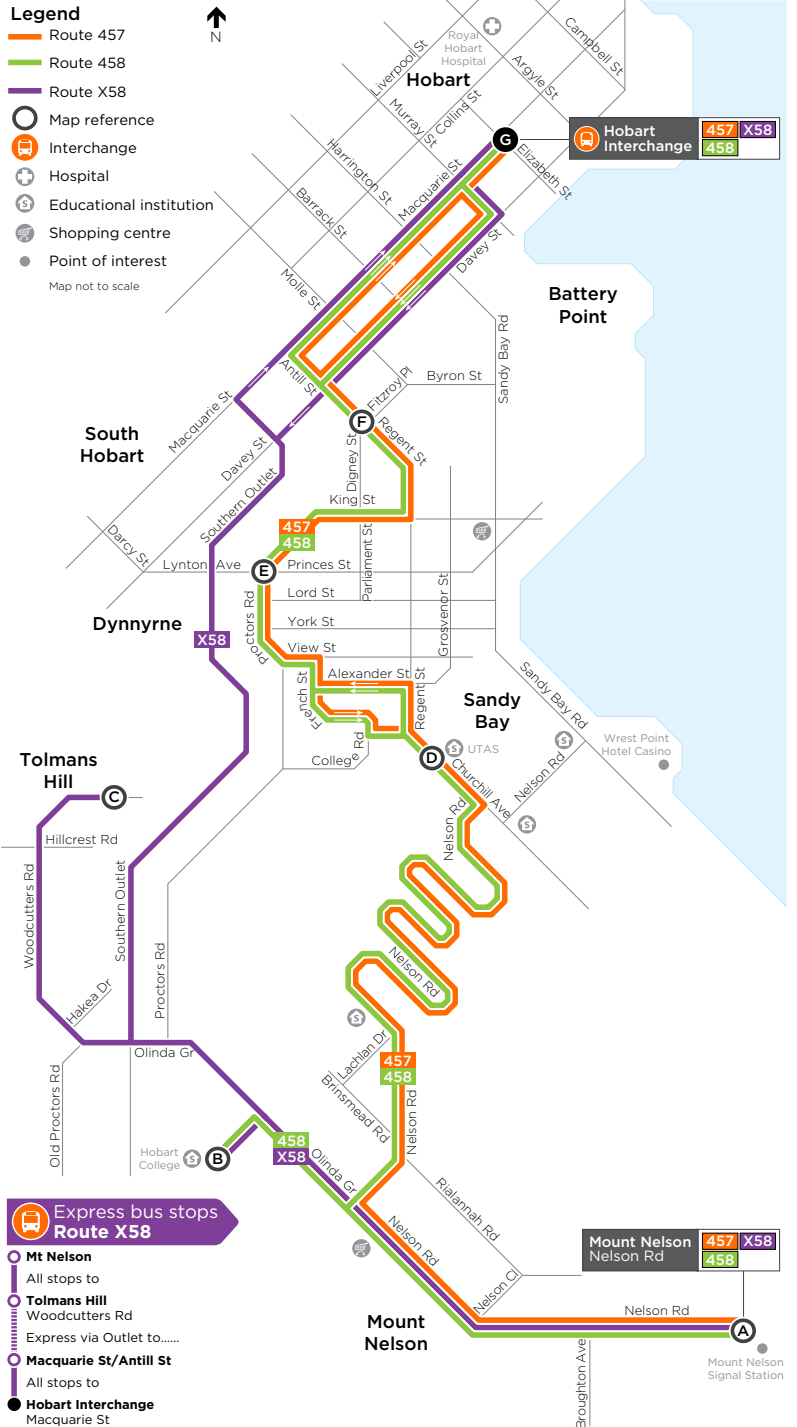

457, 458, X58

Mount Nelson to Hobart

Route number	Route
457	Mount Nelson to Hobart
458	Mount Nelson to Hobart
X58	Mount Nelson to Hobart EXPRESS

Bus route map

Who operates my service?

Metro
457, 458, X58
metrotas.com.au
13 22 01

Online trip information
transport.tas.gov.au