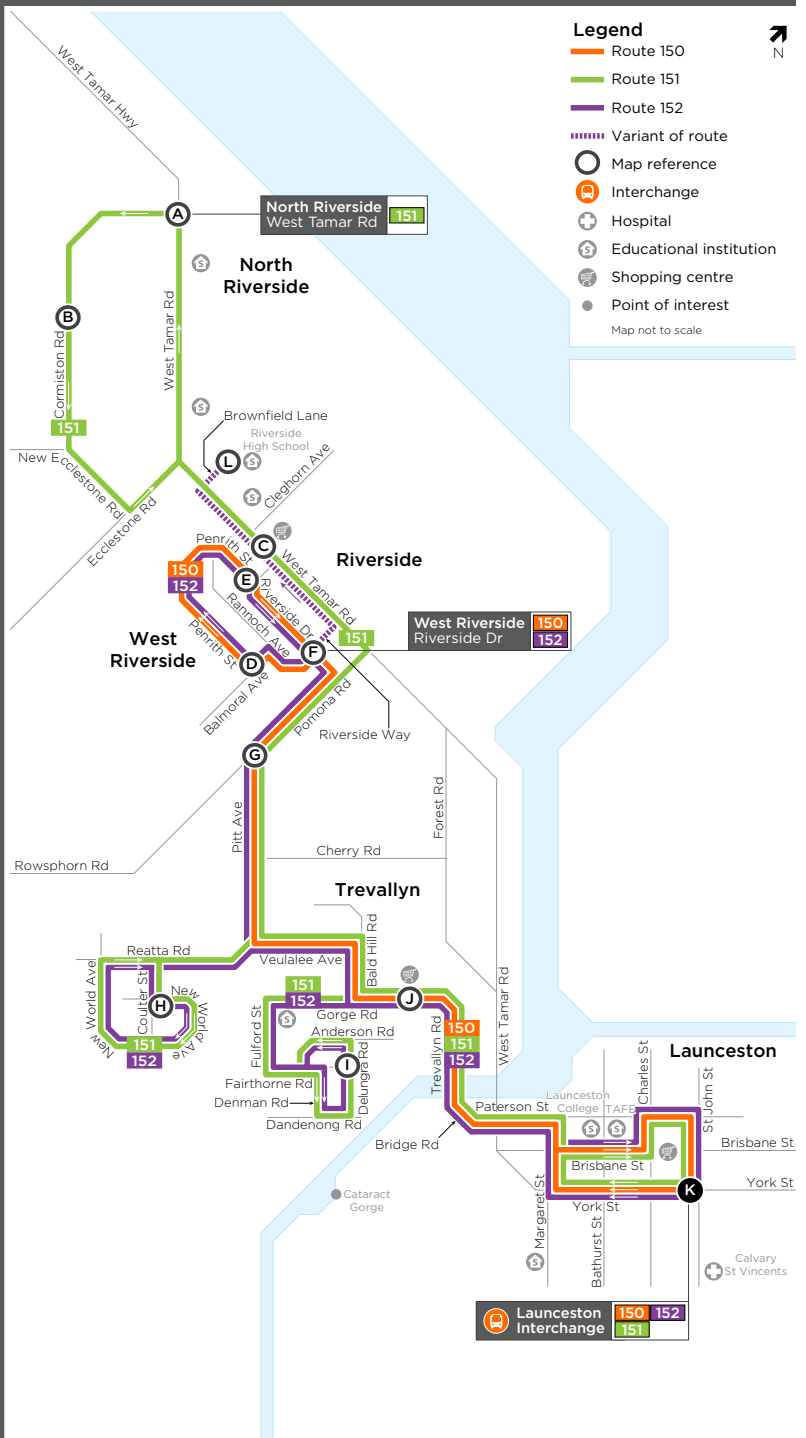

150, 151, 152

Riverside & Trevallyn to Launceston City

Route number	Route
150	West Riverside to Launceston City
151	North Riverside to Launceston City
152	West Riverside to Launceston City

Bus route map

Who operates my service?

Saturday

map ref	Route number	150	150	150	150	150	150	150	150	150	150	150	150	
		am	am	am	am	am	pm	pm	pm	pm	pm	pm	pm	
K	Launceston Interchange, York St, Stop C1	7:56	8:56	9:56	10:56	11:56	12:56	1:56	2:56	3:56	4:56	5:56	6:56	8:10
J	Trevallyn Shops, Gorge Rd	8:02	9:02	10:02	11:02	12:02	1:02	2:02	3:02	4:02	5:02	6:01	7:01	8:15
F	West Riverside, Riverside Dr/Rannoch Ave	8:07	9:07	10:07	11:07	12:07	1:07	2:07	3:07	4:07	5:07	6:06	7:06	8:20
D	West Riverside, Balmoral Ave	8:08	9:08	10:08	11:08	12:08	1:08	2:08	3:08	4:08	5:08	6:07	7:07	8:21

Sunday/public holiday

map ref	Route number	150	150	150	150
		am	pm	pm	pm
K	Launceston Interchange, York St, Stop C1	10:10	12:10	2:10	4:10
J	Trevallyn Shops, Gorge Rd	10:16	12:16	2:16	4:16
F	West Riverside, Riverside Dr/Rannoch Ave	10:21	12:21	2:21	4:21
D	West Riverside, Balmoral Ave	10:22	12:22	2:22	4:22