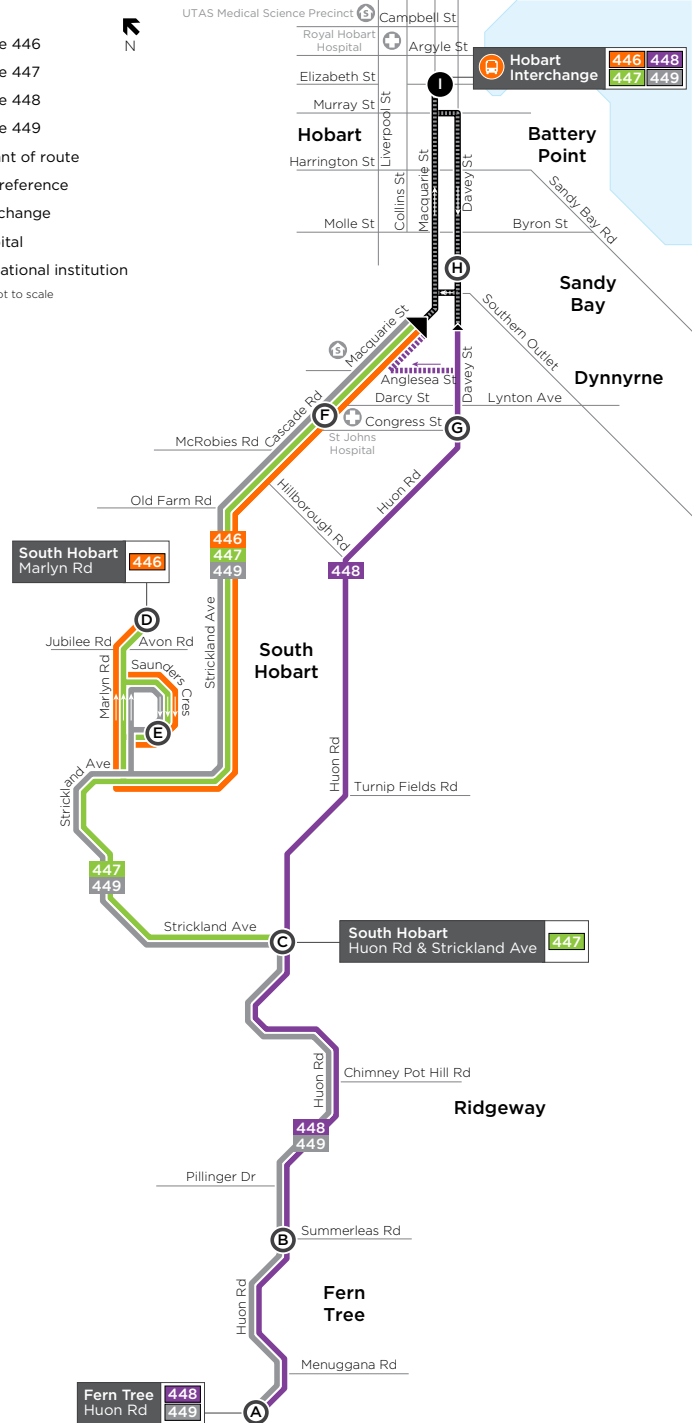

446, 447, 448, 449

Fern Tree & South Hobart to Hobart

Route number	Route
446	Marlyn Road to Hobart
447	Strickland Avenue to Hobart
448	Fern Tree to Hobart
449	Fern Tree to Hobart

Bus route map

Legend

1. Route 446
   - Route 447
   - Route 448
   - Route 449
   - - - Variant of route
   - Map reference
   - Interchange
   - Hospital
   - Educational institution
2. Map not to scale

Who operates my service?

Metro
446, 447, 448, 449
metrotas.com.au
13 22 01

Online trip information
transport.tas.gov.au