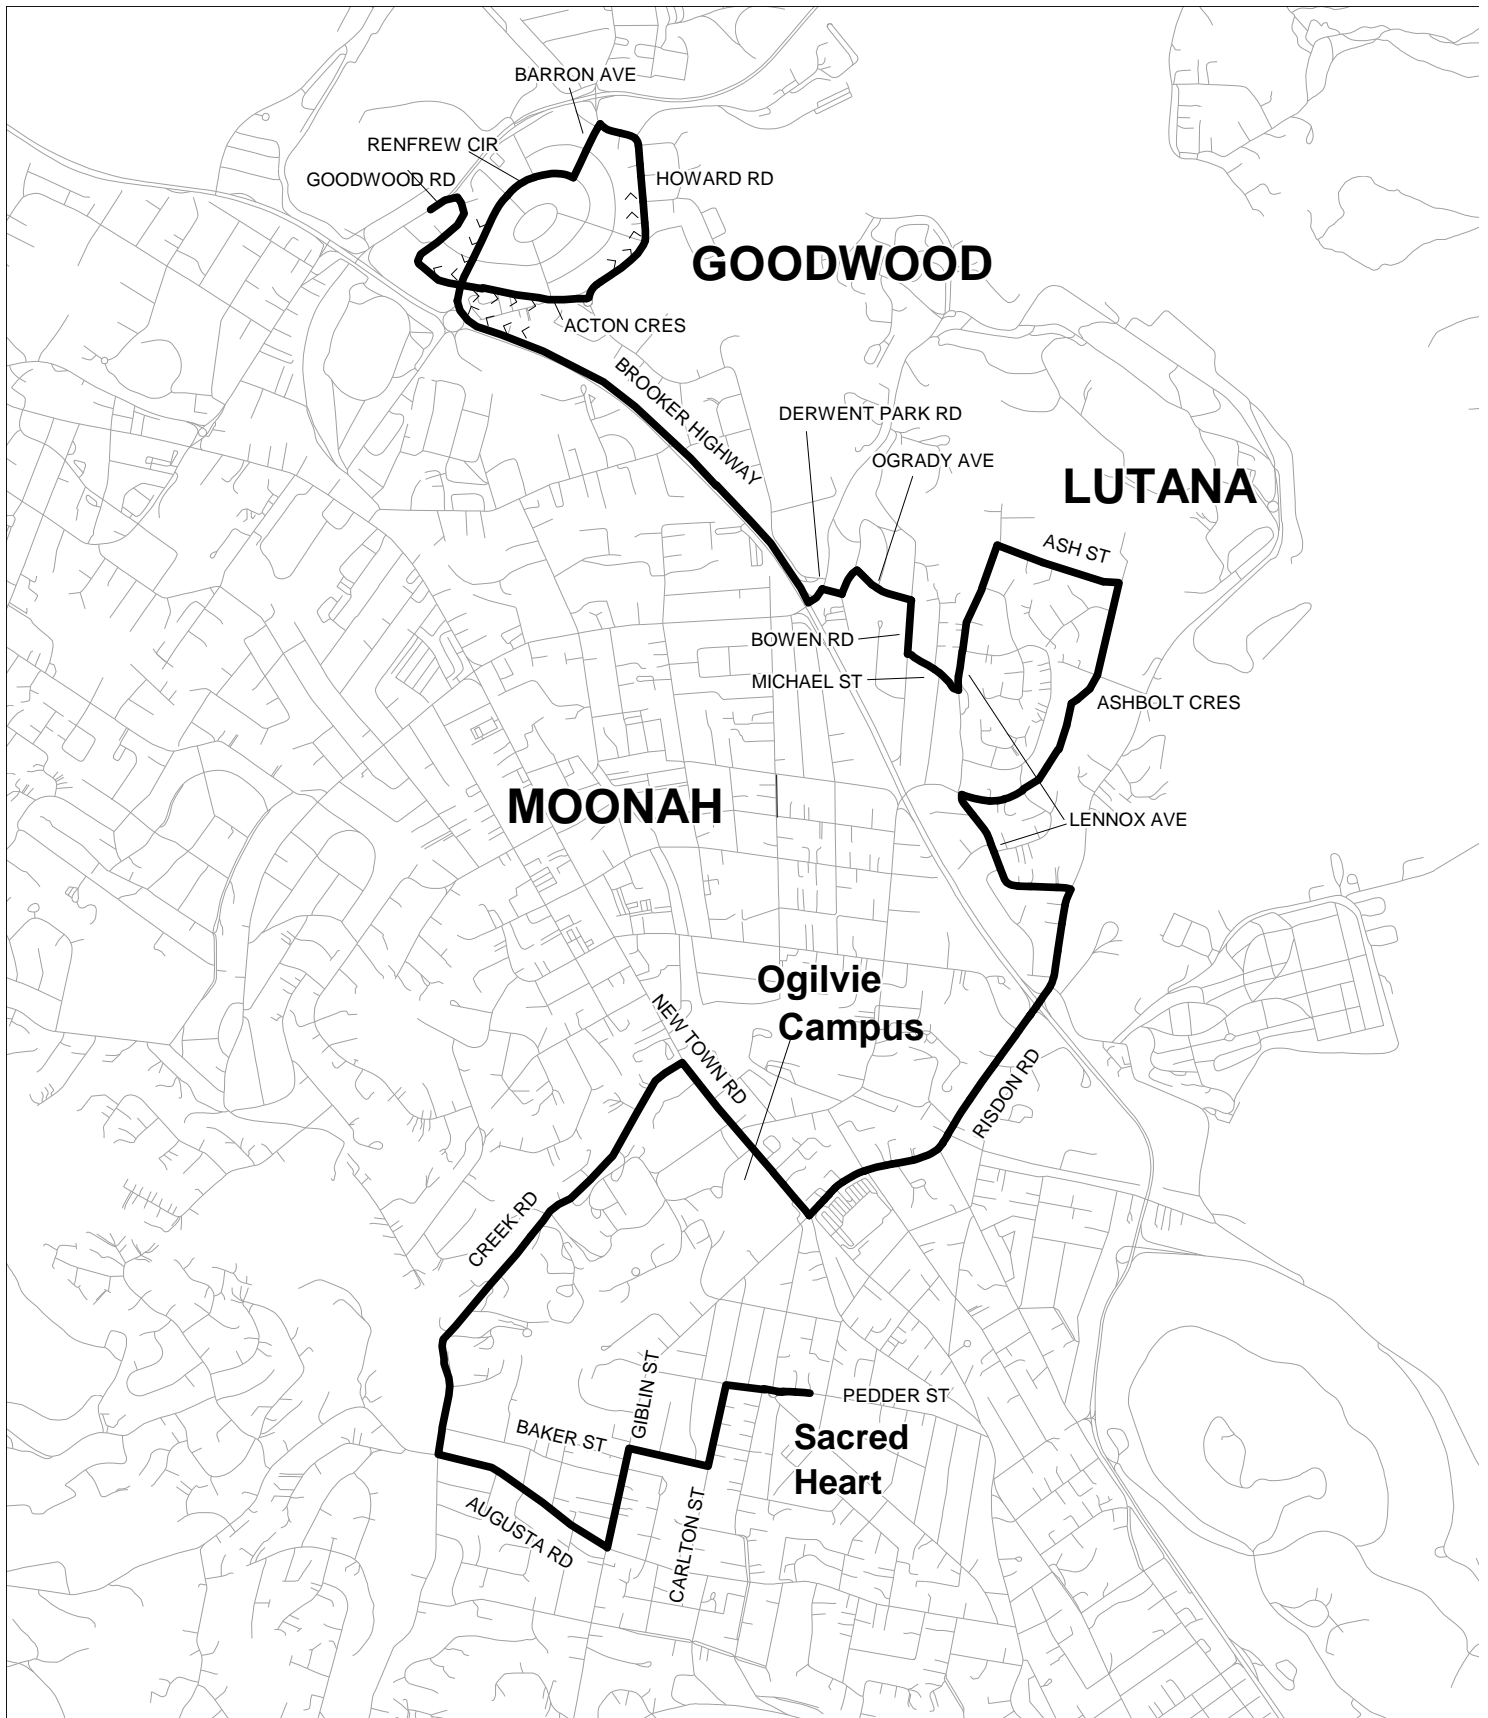

**ROUTE 216PM SACRED HEART - HOBART CITY HS OGILVIE
CAMPUS- LUTANA - GOODWOOD**

FEB 2022

School Bus: Start at Sacred Heart on school side of Pedder St then via Pedder St, Carlton St, Baker St, Giblin St, Augusta Rd, Creek Rd, New Town Rd, Pick up NTHS and Ogilvie HS students, Risdon Rd, Lennox Ave, Ashbolt Cres, Ash St, Lennox Ave, Michael St, Bowen Rd, O'Grady Ave, O'Grady Ave, Derwent Park Rd, Brooker Hwy, Refrew Cir, Acton Cres, Howard Rd, Barron Ave, Renfrew Cir, Goodwood Rd, Terminate at Fire Station opposite Racecourse.