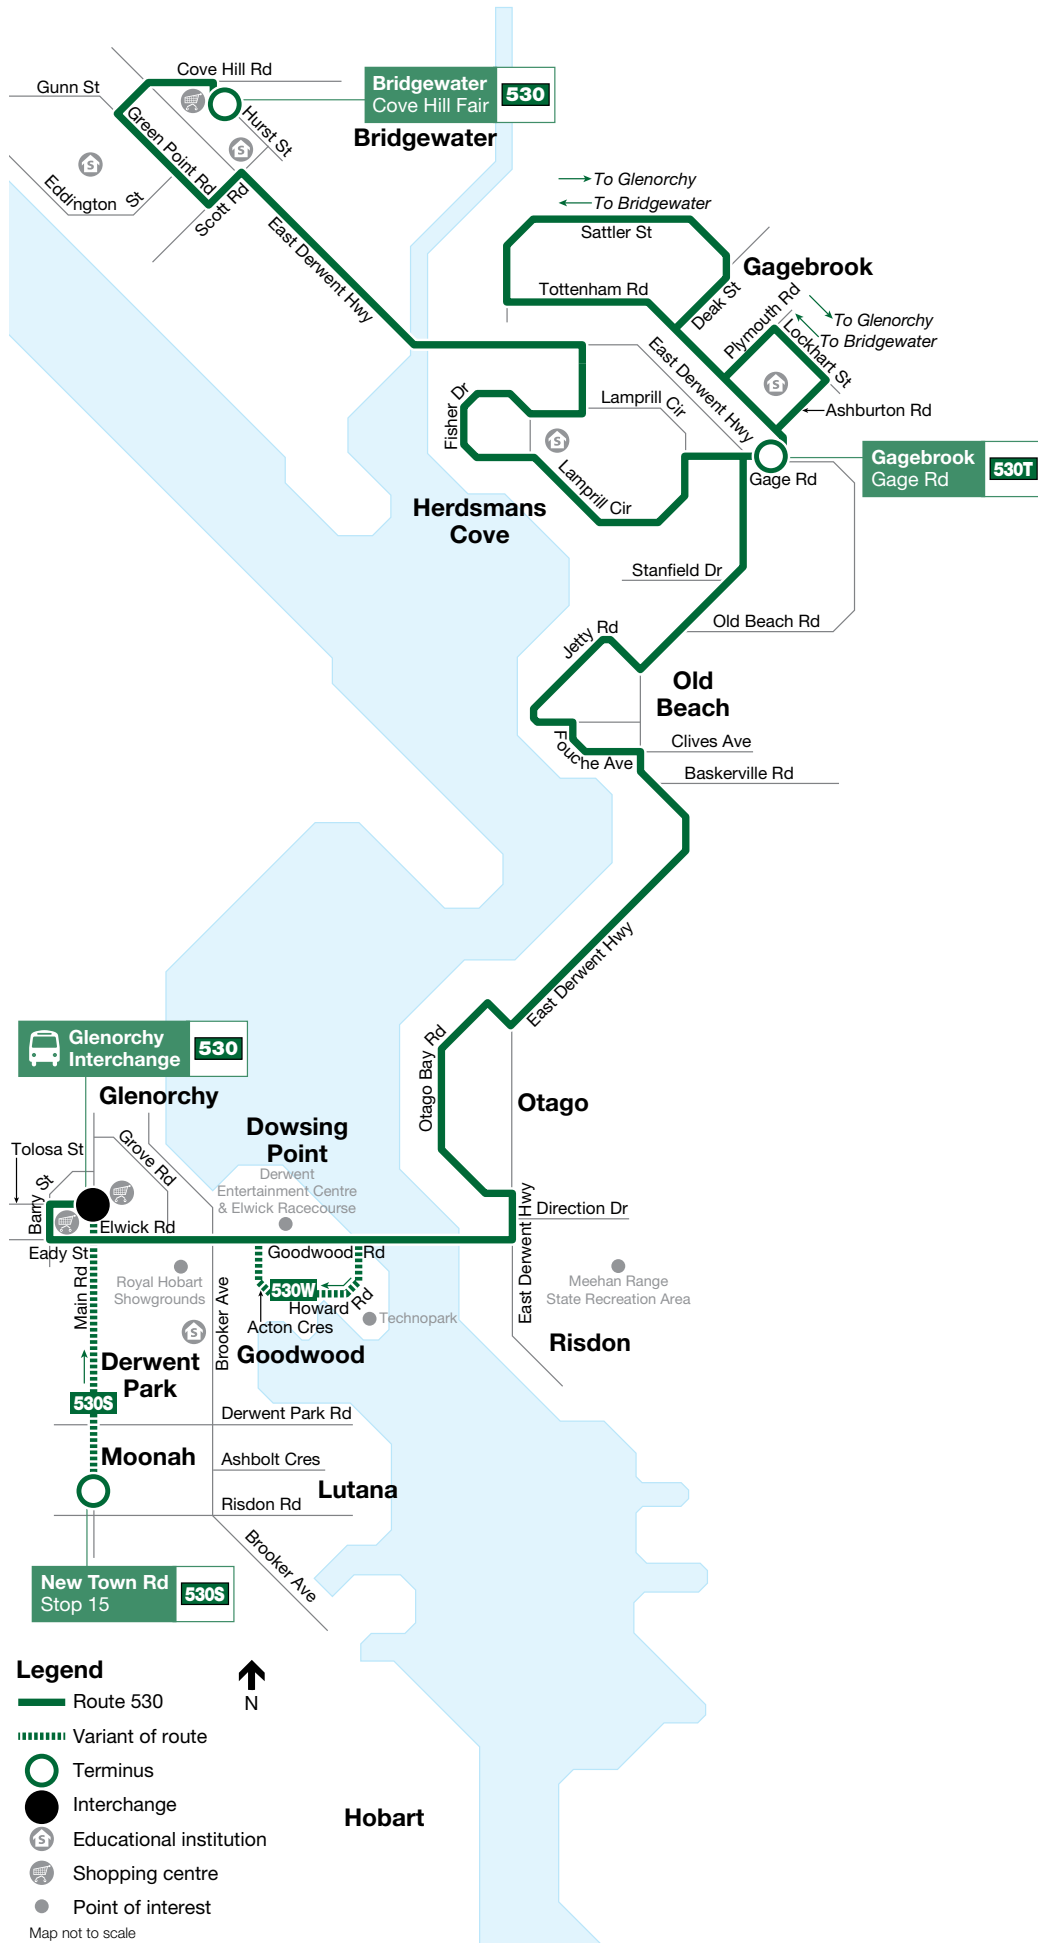

# Route Map 530

### Legend

- Route 530
- Variant of route
- Terminus
- Interchange
- Educational institution
- Shopping centre
- Point of interest

Map not to scale

### Legend

- Route 605
  - Variant of route
  - Terminus
  - Interchange
  - Educational institution
  - Shopping centre
  - Point of interest
- Map not to scale

### Bus Stops Route 605

- Tranmere**  
All stops between Tranmere and Tasman Hwy (Cenotaph)
- Express - limited stops between Hobart City and Glenorchy
- Elizabeth St Stop 2**  
Bathurst St
- Elizabeth St Stop 5**  
Tasma St
- Stop 9**  
New Town Rd/Elizabeth St at Augusta Rd
- New Town Rd Stop 12**  
Cross St/Roope St
- New Town Rd Stop 15**  
Ogilvie HS/Tower Rd
- Main Rd Stop 18**  
Moonah Shops
- Metro Springfield Interchange**  
Main Rd Stop 21 (towards St Virgils College)  
Stop C (towards Tranmere)
- Glenorchy Interchange**  
Stop C
- All stops between Glenorchy and St Virgils College
- St Virgils College**