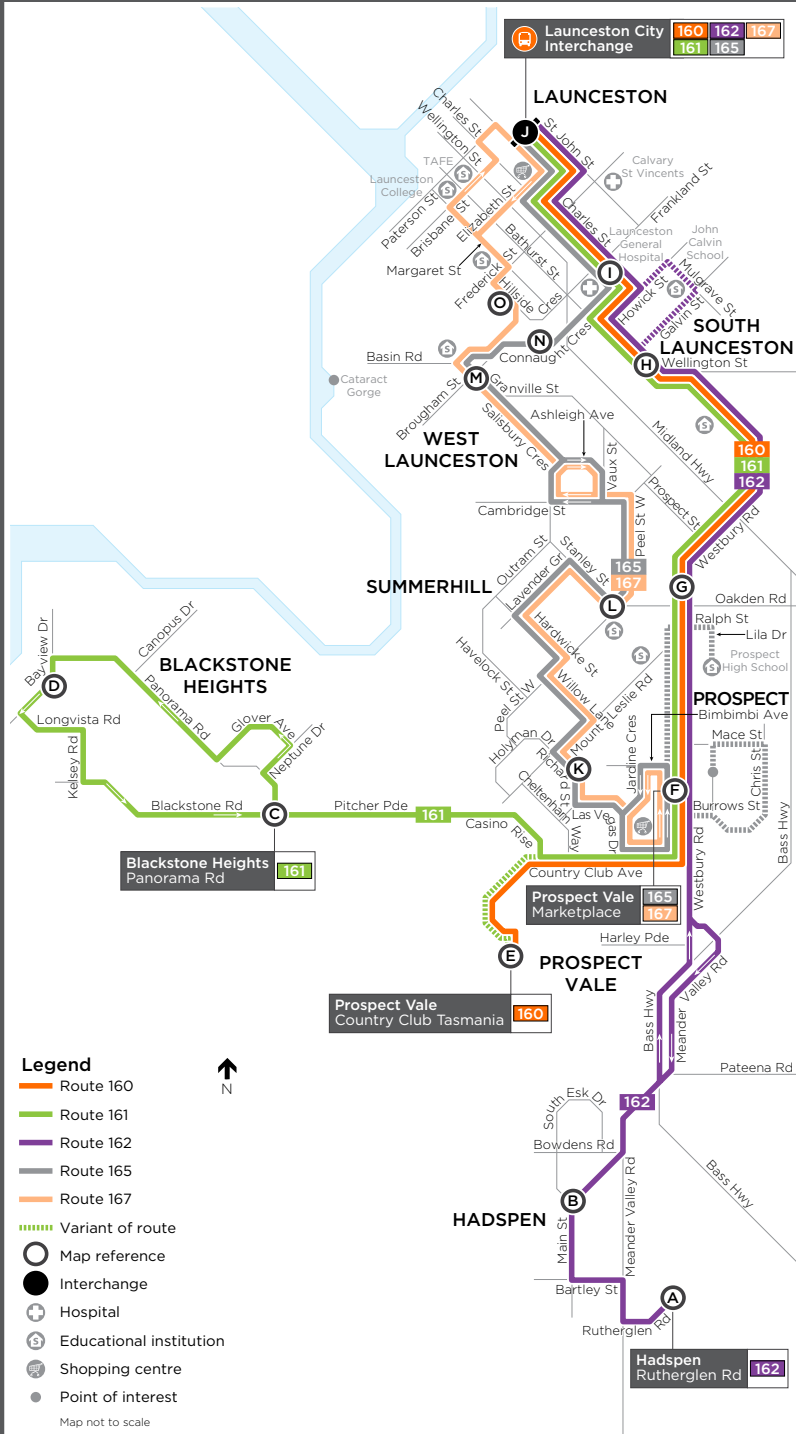

EFFECTIVE 5 JULY 2020

160, 161, 162, 165, 167

Prospect Vale to Launceston City

ROUTE NUMBER	ROUTE
160	Country Club to Launceston City
161	Blackstone Heights to Launceston City
162	Hadspen to Launceston City
165	Prospect Vale to Launceston City
167	Prospect Vale to Launceston City

BUS ROUTE MAP

WHO OPERATES MY SERVICE?

160, 161, 162, 165, 167
metrotas.com.au
13 22 01

ACCESSIBLE SERVICE

All services are operated by wheelchair accessible vehicles.

Online trip information
transport.tas.gov.au