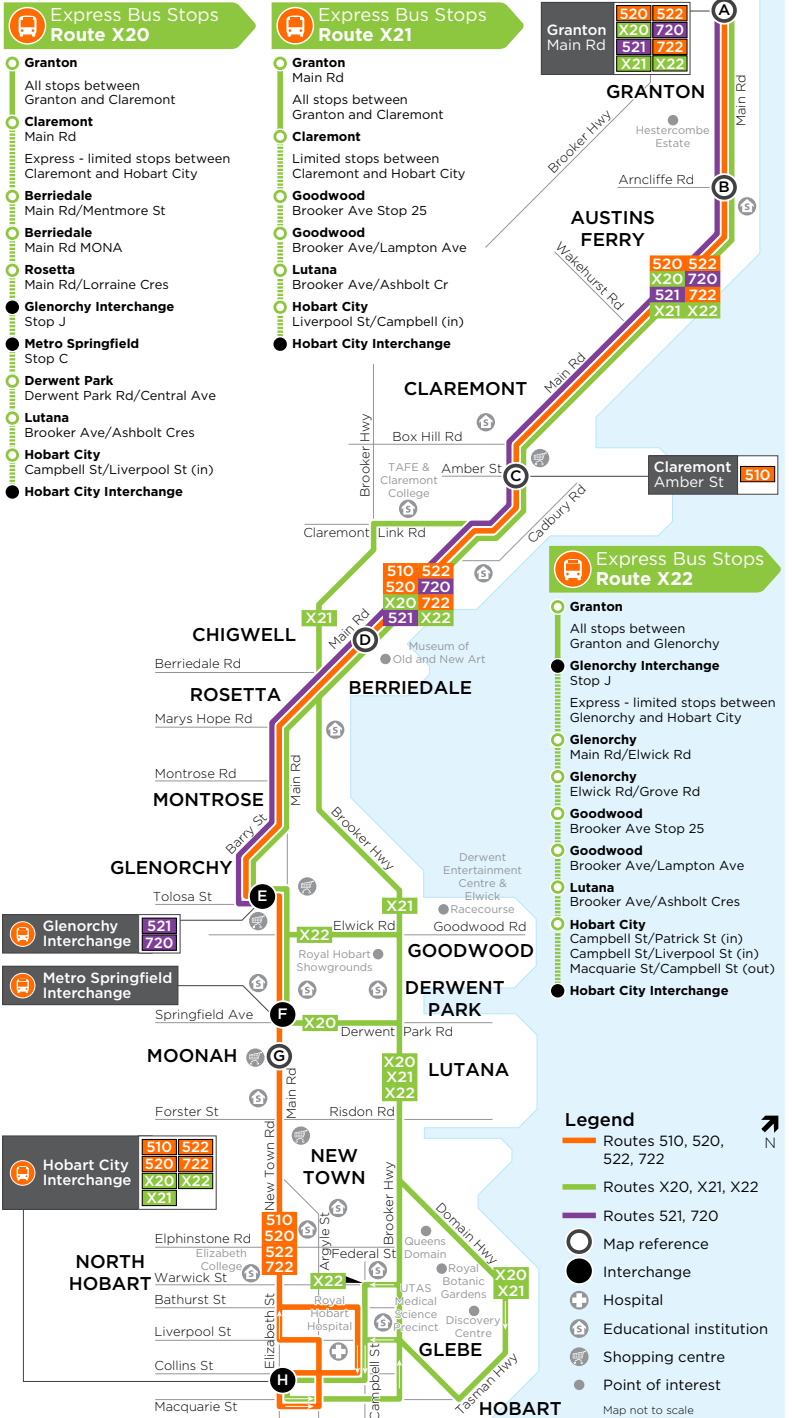

EFFECTIVE 11 OCTOBER 2020

510, 520, X20, 521, X21, 522, 720, 722, X22

Granton & Claremont to Glenorchy & Hobart City

ROUTE NUMBER	ROUTE
510	Claremont to Hobart City
520, 522, 722	Granton to Hobart City
X20, X21, X22	Granton to Hobart City EXPRESS
521, 720	Granton to Glenorchy

BUS ROUTE MAP

WHO OPERATES MY SERVICE?

510, 520, X20, 521, X21, 522

metrotas.com.au

13 22 01

O'DRISCOLL COACHES
DERWENT VALLEY LINK

720, 722, X22

derwentvalleylink.com.au

(03) 6261 4653

Online trip information
transport.tas.gov.au