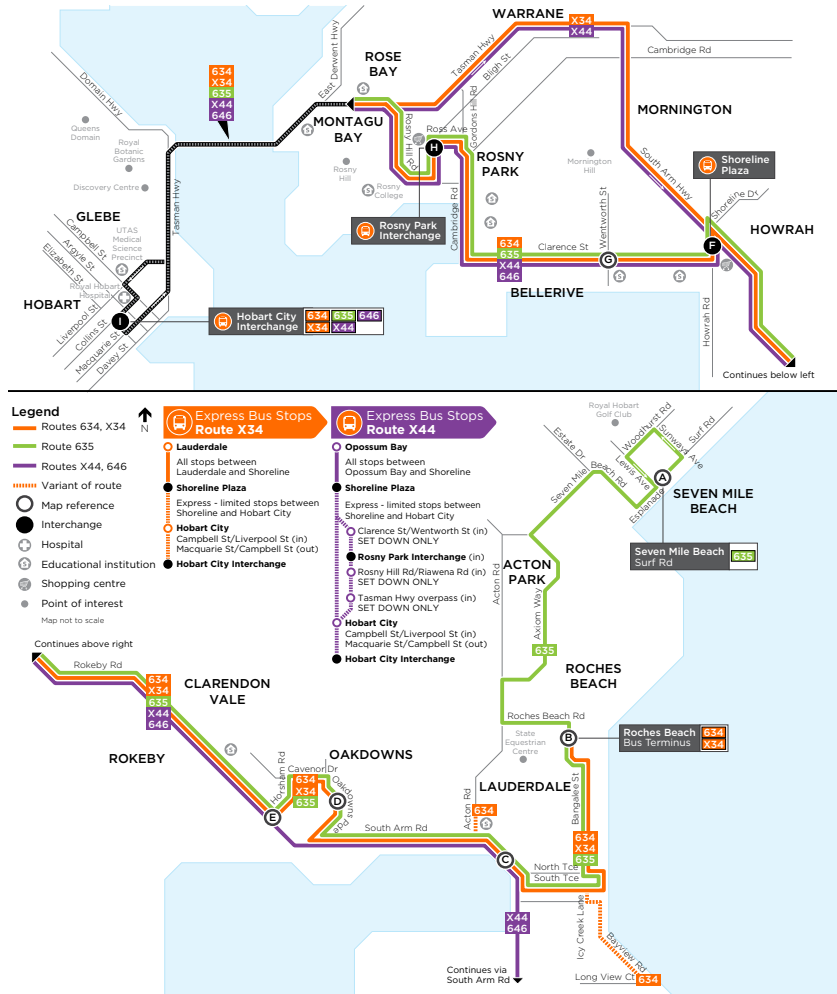

EFFECTIVE 11 OCTOBER 2020

634, X34, 635

Lauderdale to Hobart City & Seven Mile Beach

ROUTE NUMBER | ROUTE

634 Roches Beach to Hobart City

X34 Roches Beach to Hobart City EXPRESS

635 Seven Mile Beach to Hobart City

Also shows routes X44 & 646

BUS ROUTE MAP

WHO OPERATES MY SERVICE?

634, X34, 635, X44, 646

metrotas.com.au

13 22 01

Online trip information transport.tas.gov.au