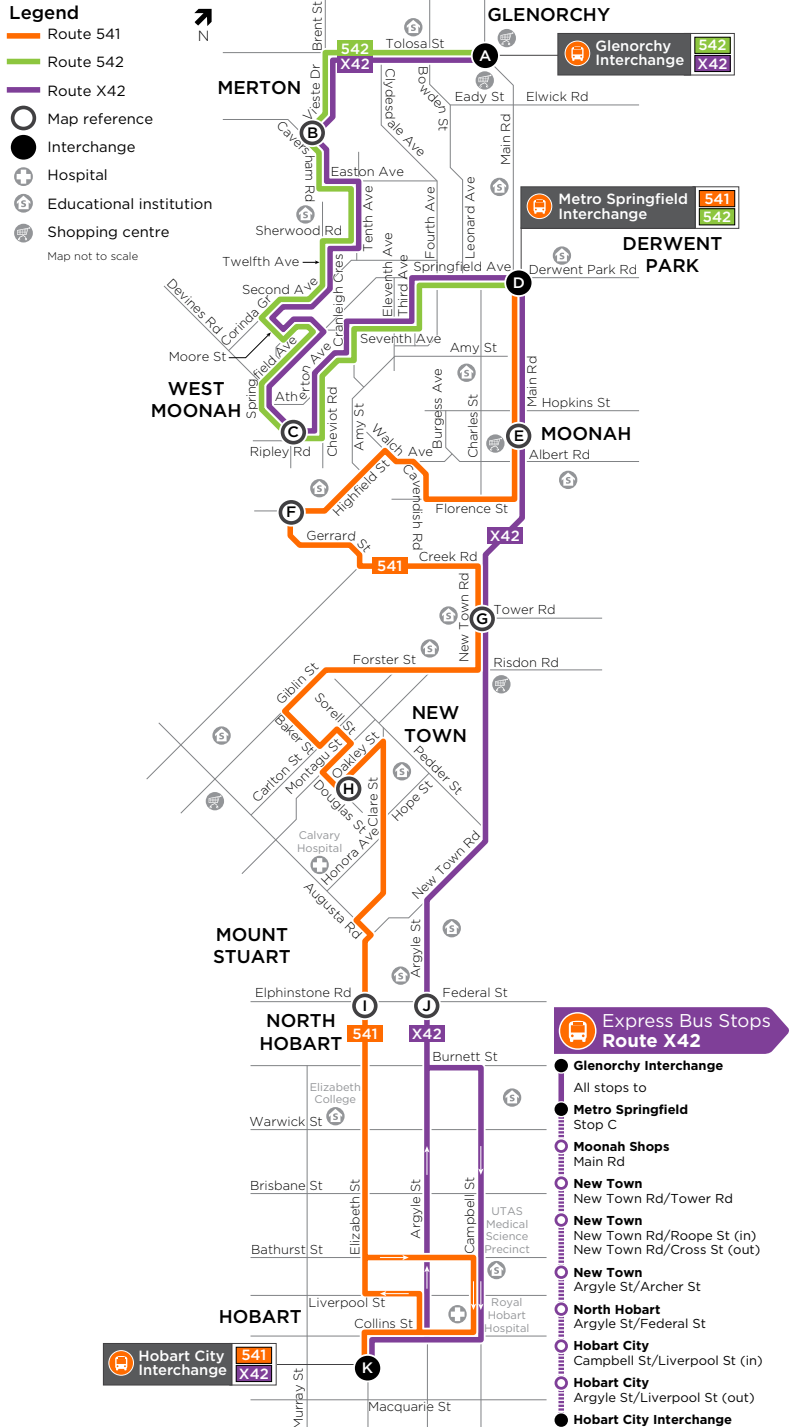

EFFECTIVE 11 OCTOBER 2020

541, 542, X42

West New Town & West Moonah to Hobart City & Glenorchy

ROUTE NUMBER	ROUTE
541	Metro Springfield to Hobart City
542	Glenorchy to Metro Springfield
X42	Glenorchy to Hobart City EXPRESS

BUS ROUTE MAP

WHO OPERATES MY SERVICE?

541, 542, X42

metrotas.com.au

13 22 01

Online trip information transport.tas.gov.au