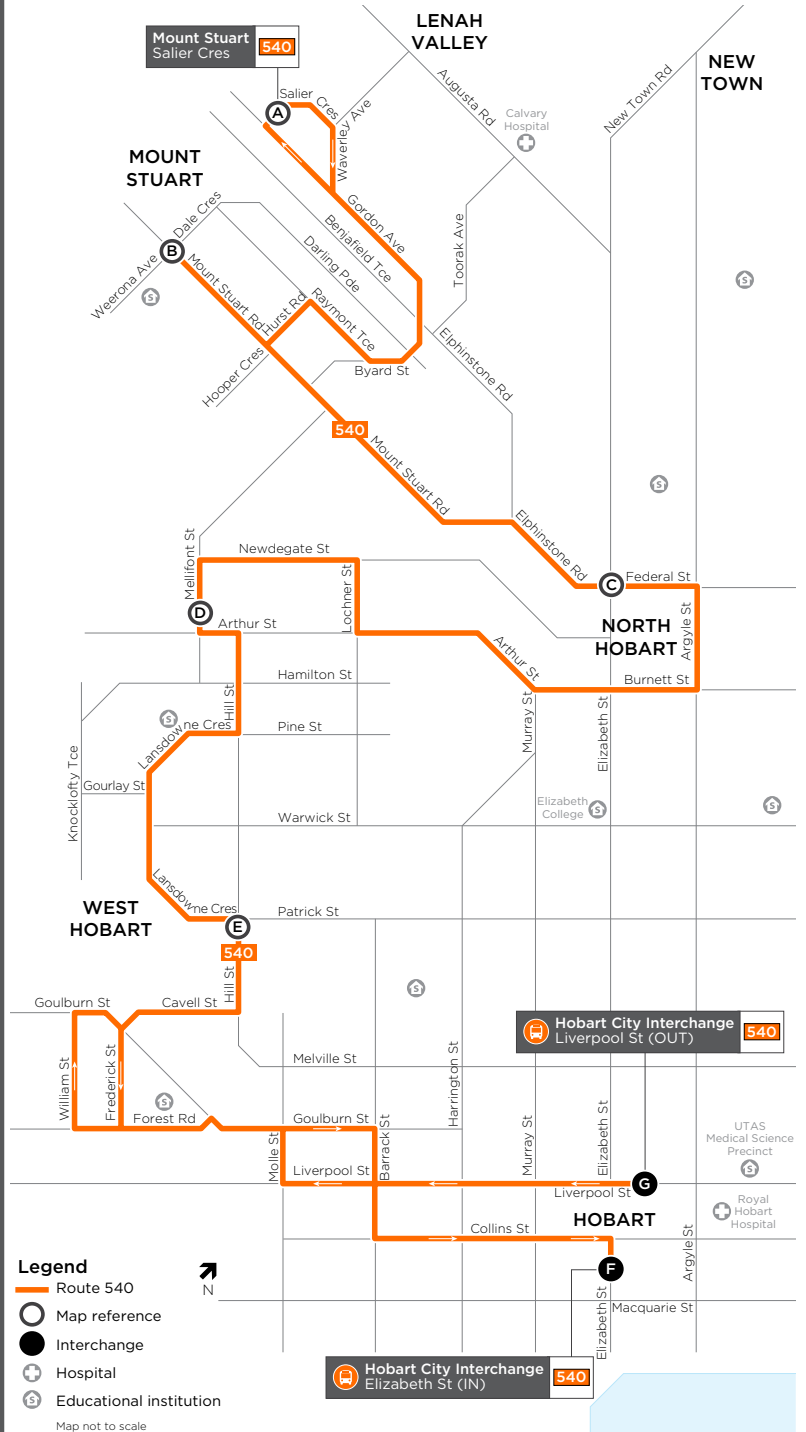

EFFECTIVE 11 OCTOBER 2020

540

Mount Stuart & West Hobart to Hobart City

ROUTE NUMBER

ROUTE

540

Mount Stuart to Hobart City

BUS ROUTE MAP

WHO OPERATES MY SERVICE?

540

metrotas.com.au

13 22 01

Online trip information transport.tas.gov.au