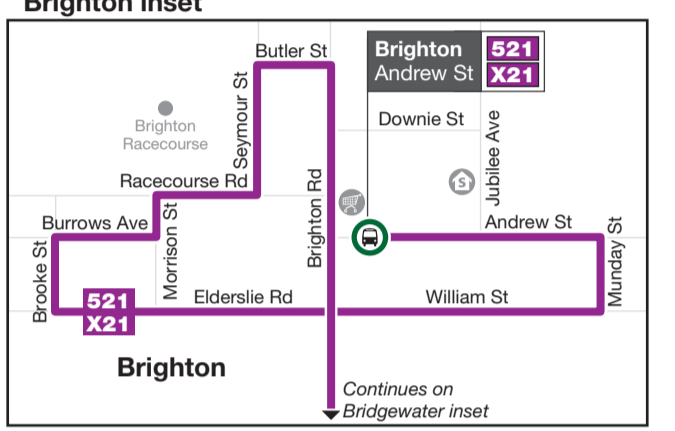

Turn up and GO
Glenorchy to Hobart City

Common bus route

500	503	511	520	X42
501	504	512	522	722
502	510	513	605	

Common bus route

X02	X11	X21	X22
X10	X20	X30	X23

Continues to **Tramere & Eastern Shore**
Tasman Hwy **605**

Other bus routes continue to the South of Hobart. Refer to the Hobart South Network map for details:

401	409	413	422	429	449	601	716
402	410	415	426	446	457	710	718
407	411	416	427	447	458	712	719
408	412	417	428	448	X58	714	

Common bus route

500	502	504	511	513	522
501	503	510	512	520	722

Common bus route

X02	X10	X11	X20	X21	X30
-----	-----	-----	-----	-----	-----

Common bus route

X42	560	561	562
-----	-----	-----	-----

Hobart City Interchange

502	504	511	513	X21	540	561	X22
X02	510	X11	520	522	X42	562	X23
503	X10	512	X20	X30	560	722	

Glenorchy Interchange

500	X02	542	X50	694
501	521	X42	560	720
502	530	550	561	

Metro Springfield Interchange

541	542	562
-----	-----	-----