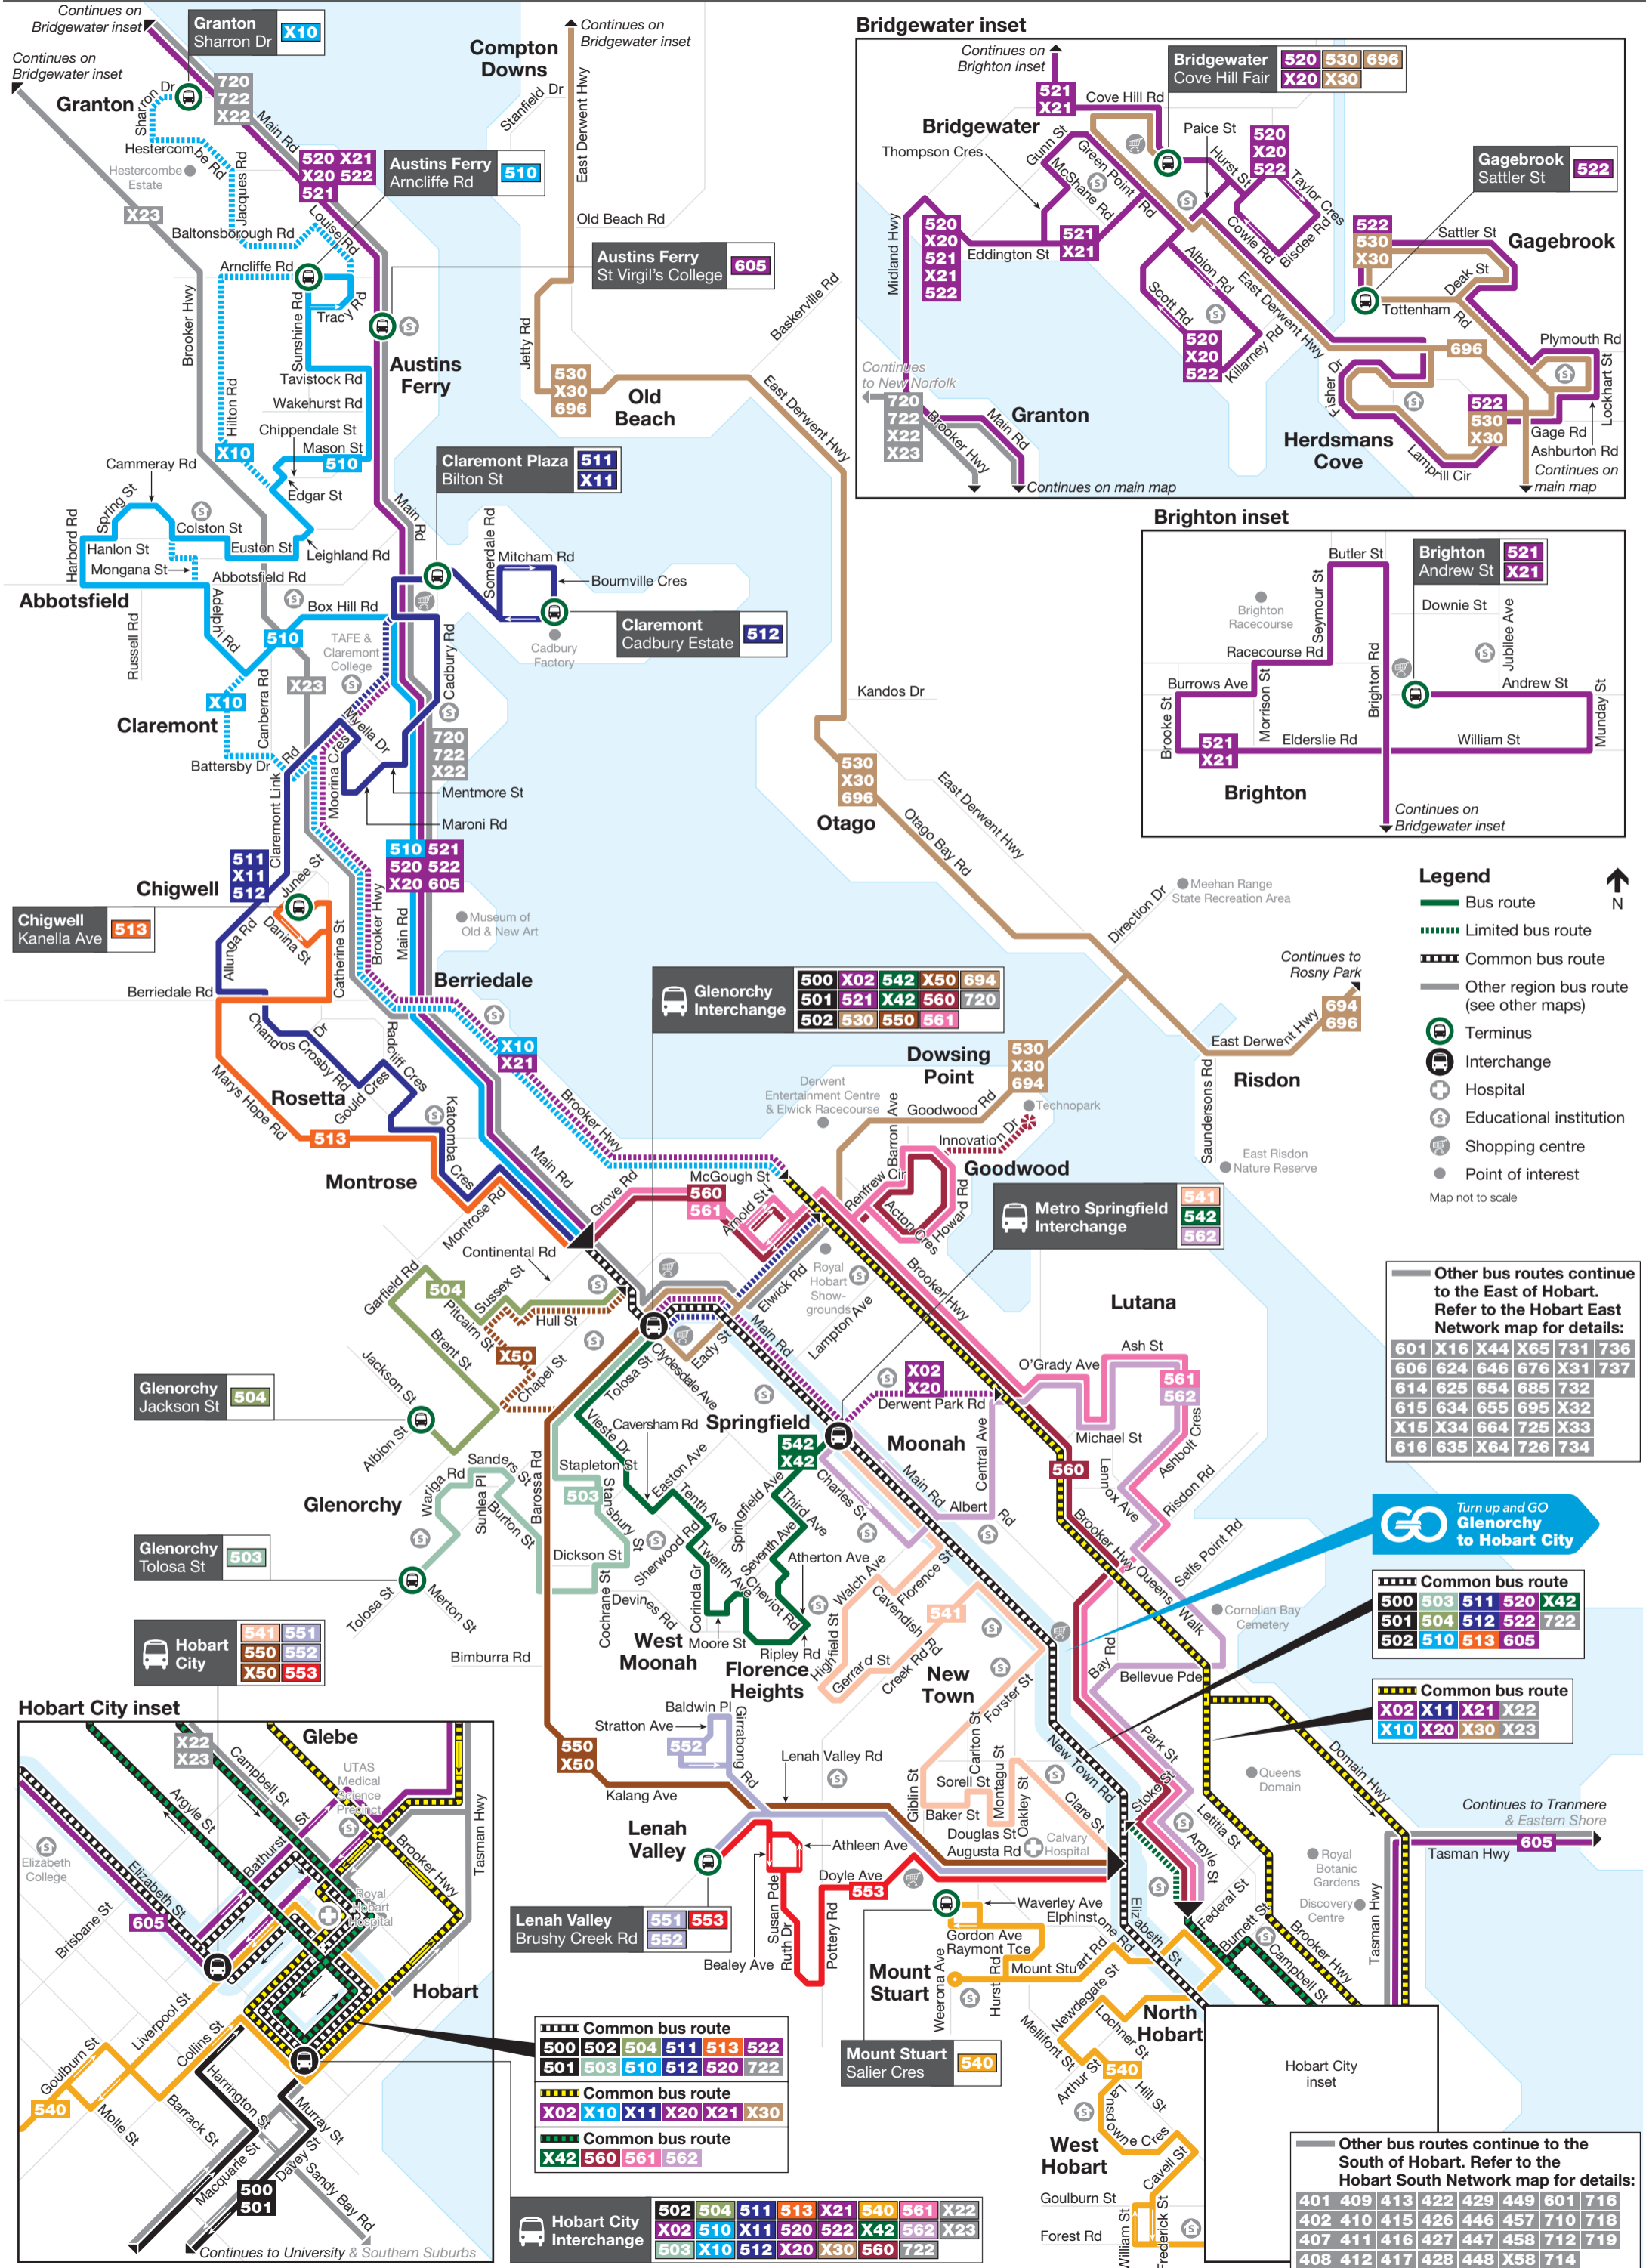

Hobart North Network

- Legend**
- Bus route
 - - - - Limited bus route
 - - - - Common bus route
 - Other region bus route (see other maps)
 - Terminus
 - Interchange
 - Hospital
 - Educational institution
 - Shopping centre
 - Point of interest
- Map not to scale

Other bus routes continue to the East of Hobart. Refer to the Hobart East Network map for details:

601	X16	X44	X65	731	736
606	624	646	676	X31	737
614	625	654	685	732	
615	634	655	695	X32	
X15	X34	664	725	X33	
616	635	X64	726	734	

Turn up and GO
Glenorchy to Hobart City

Common bus route

500	503	511	520	X42
501	504	512	522	722
502	510	513	605	

Common bus route

X02	X11	X21	X22
X10	X20	X30	X23

Continues to **Tramere & Eastern Shore**
Tasman Hwy **605**

Other bus routes continue to the South of Hobart. Refer to the Hobart South Network map for details:

401	409	413	422	429	449	601	716
402	410	415	426	446	457	710	718
407	411	416	427	447	458	712	719
408	412	417	428	448	X58	714	