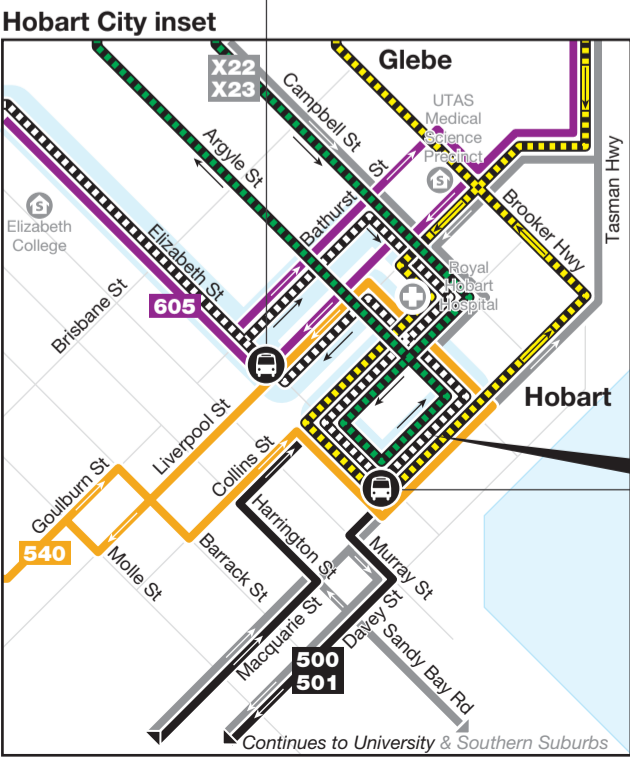

Glenorchy Interchange

500	X02	542	X50	694
501	521	X42	560	720
502	530	550	561	

Metro Springfield Interchange

541	542	562