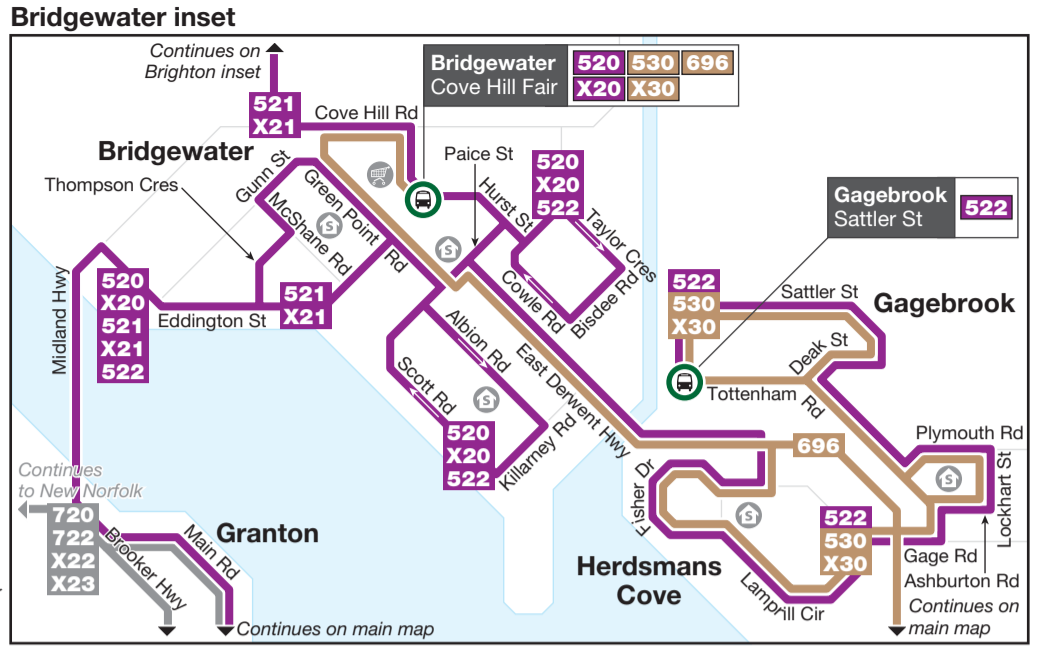

Turn up and GO
Glenorchy to Hobart City

Common bus route

500	503	511	520	X42
501	504	512	522	722
502	510	513	605	

Common bus route

X02	X11	X21	X22
X10	X20	X30	X23

Continues to **Tramere & Eastern Shore**
Tasman Hwy **605**

Other bus routes continue to the South of Hobart. Refer to the Hobart South Network map for details:

401	409	413	422	429	449	601	716
402	410	415	426	446	457	710	718
407	411	416	427	447	458	712	719
408	412	417	428	448	X58	714	

Common bus route

500	502	504	511	513	522
501	503	510	512	520	722

Common bus route

X02	X10	X11	X20	X21	X30
-----	-----	-----	-----	-----	-----

Common bus route

X42	560	561	562
-----	-----	-----	-----

Hobart City Interchange

502	504	511	513	X21	540	561	X22
X02	510	X11	520	522	X42	562	X23
503	X10	512	X20	X30	560	722	

Glenorchy Interchange

500	X02	542	X50	694
501	521	X42	560	720
502	530	550	561	

Metro Springfield Interchange

541	542	562
-----	-----	-----