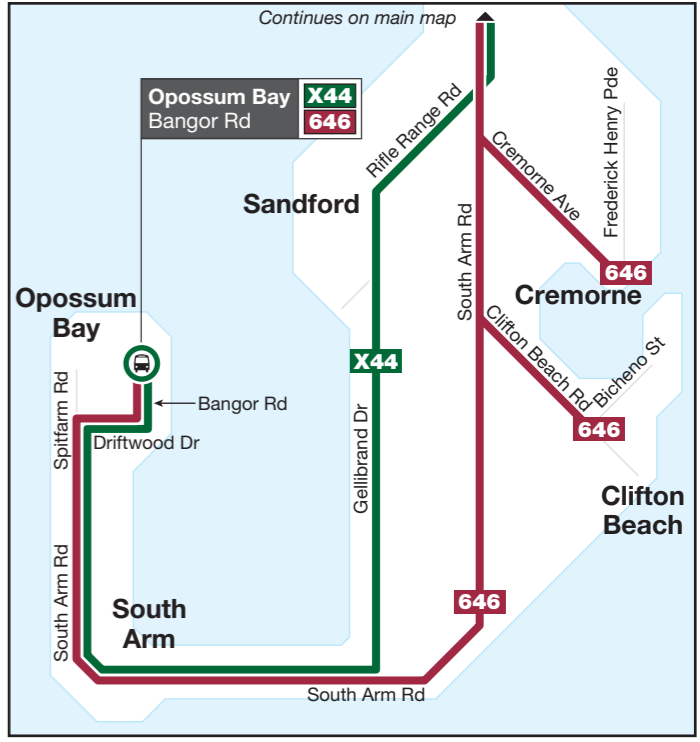

Continues to Glenorchy, Austins Ferry & Northern Suburbs

Continues to Southern Suburbs

Continues to Lower Sandy Bay

Rosny Park Interchange

665	694
676	696
684	

Hobart City Interchange

606	X15	624	X34	646	664	676	725	X31	X33	737
614	616	625	635	654	X64	685	726	732	734	
615	X16	634	X44	655	X65	695	731	X32	736	

Other bus routes continue to the South of Hobart. Refer to the Hobart South Network map for details:

401	411	422	447	500	718
402	412	426	448	501	719
407	413	427	449	710	
408	415	428	457	712	
409	416	429	458	714	
410	417	446	X58	716	

Common bus route

X15	X16	X34	X44	X64	X65	X31
-----	-----	-----	-----	-----	-----	-----

Common bus route

X15	X16	X34	X44
-----	-----	-----	-----

Common bus route

601	614	624	634	646
605	615	625	635	

South Arm inset

Seven Mile Beach

635	X64	X65
664	665	

Lauderdale

634	X34
-----	-----