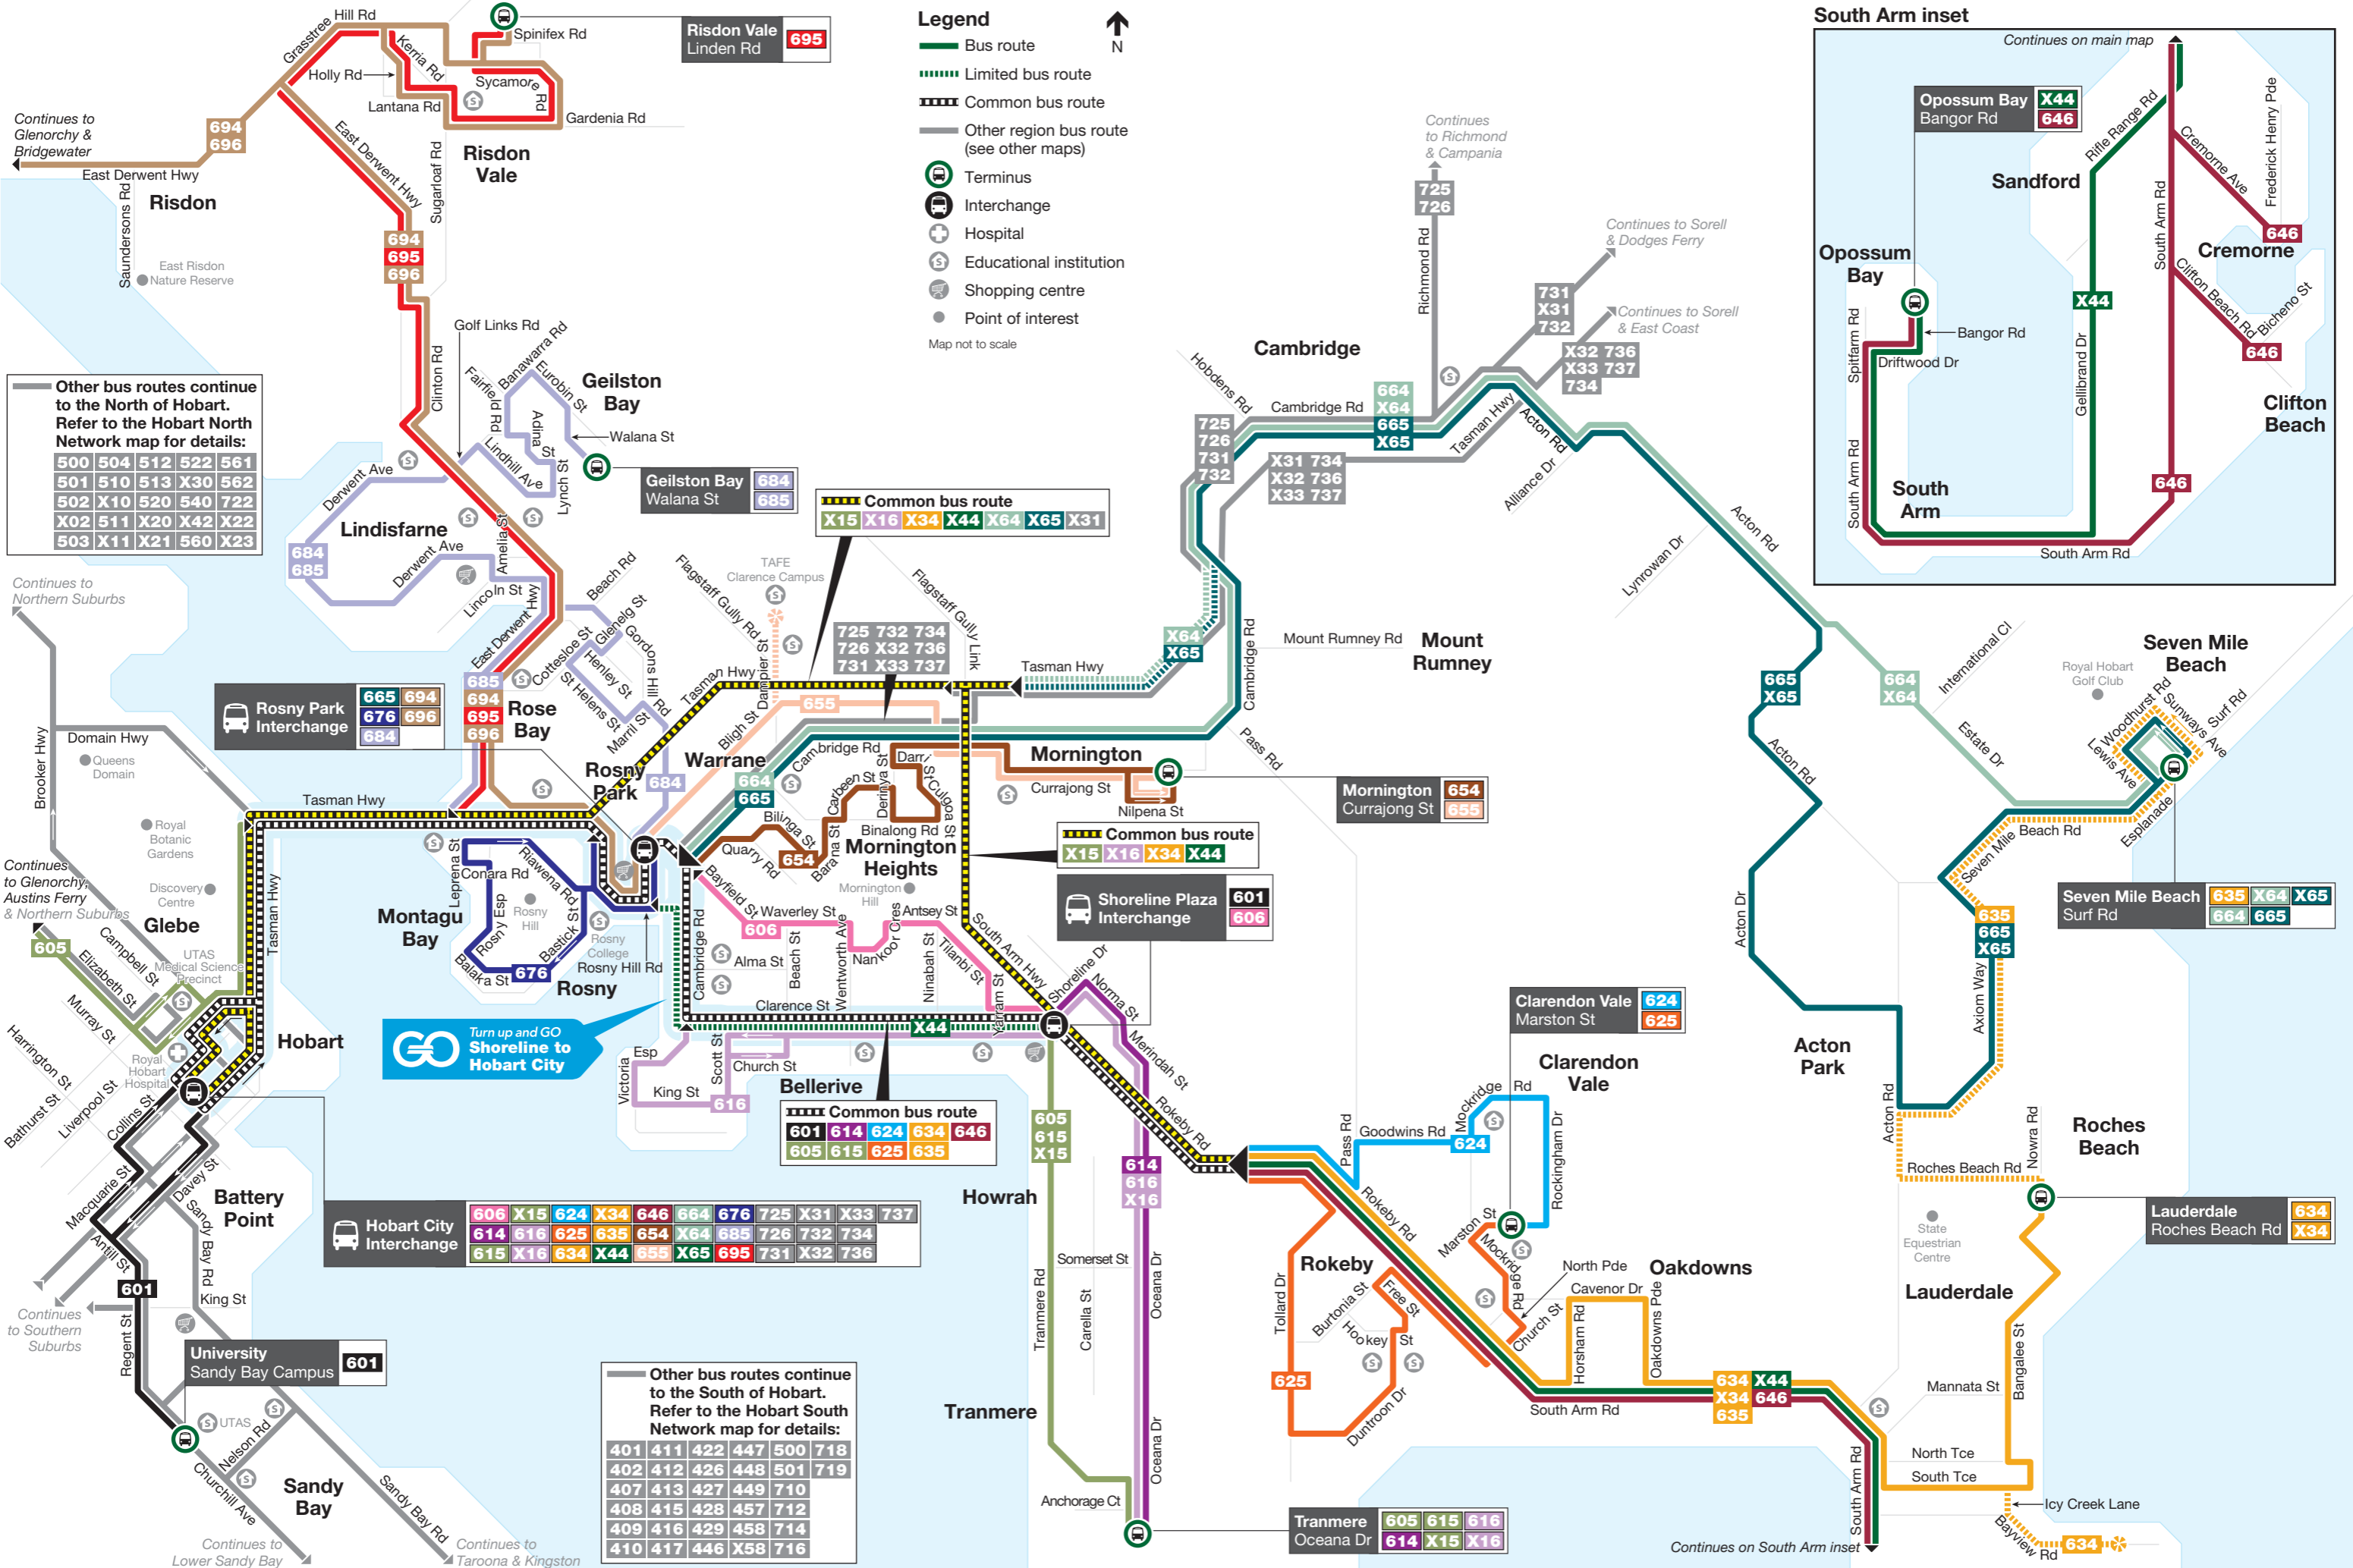

Hobart East Network

Legend

- Bus route
 - - - - Limited bus route
 - - - - Common bus route
 - Other region bus route (see other maps)
 - Terminus
 - Interchange
 - Hospital
 - Educational institution
 - Shopping centre
 - Point of interest
- Map not to scale

Continues to Glenorchy, Austins Ferry & Northern Suburbs

Continues to Southern Suburbs

Continues to Lower Sandy Bay

Rosny Park Interchange

665	694
676	696
684	

Hobart City Interchange

606	X15	624	X34	646	664	676	725	X31	X33	737
614	616	625	635	654	X64	685	726	732	734	
615	X16	634	X44	655	X65	695	731	X32	736	

Other bus routes continue to the South of Hobart. Refer to the Hobart South Network map for details:

401	411	422	447	500	718
402	412	426	448	501	719
407	413	427	449	710	
408	415	428	457	712	
409	416	429	458	714	
410	417	446	X58	716	

Seven Mile Beach

635	X64	X65
664	665	

Lauderdale

634	X34
-----	-----