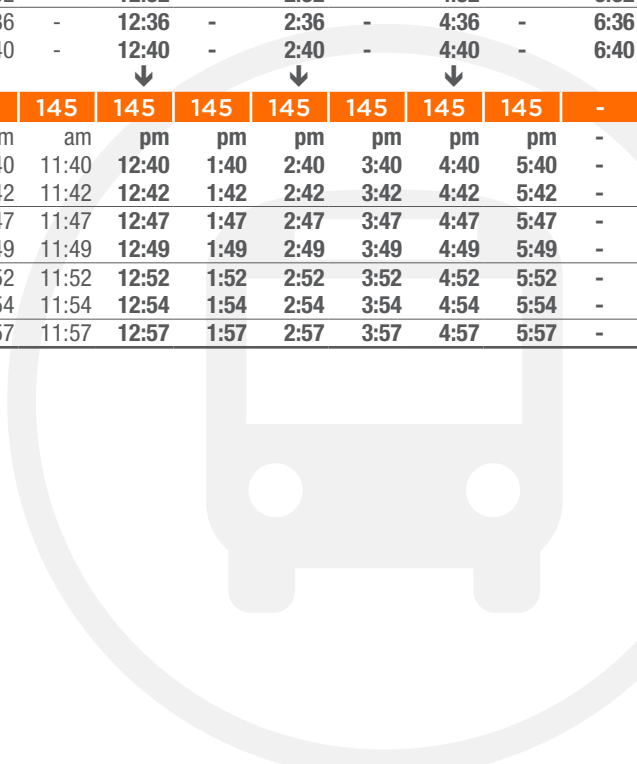

Sunday/Public Holidays												
map ref	ROUTE NUMBER	-	-	140	-	140	-	140	-	140	-	140
		-	-	am	-	pm	-	pm	-	pm	-	pm
A	Launceston City, St John St, Stop A2	-	-	10:23	-	12:23	-	2:23	-	4:23	-	6:23
K	Newstead, Elphin Rd/Lyttleton St	-	-	10:25	-	12:25	-	2:25	-	4:25	-	6:25
J	Newstead Shops, Elphin Rd	-	-	10:28	-	12:28	-	2:28	-	4:28	-	6:28
I	Norwood, Penquite Rd/Norwood Ave	-	-	10:32	-	12:32	-	2:32	-	4:32	-	6:32
H	Norwood, Opossum Rd/Quarantine Rd	-	-	10:36	-	12:36	-	2:36	-	4:36	-	6:36
G	Youngtown, Poplar Pde/Dorothy Ct	-	-	10:40	-	12:40	-	2:40	-	4:40	-	6:40
				↓		↓		↓		↓		
map ref	JOURNEY CONTINUES AS ROUTE NUMBER	145	145	145	145	145	145	145	145	145	145	-
		am	am	am	am	pm	pm	pm	pm	pm	pm	-
G	Youngtown, Poplar Pde/Dorothy Ct	8:40	9:40	10:40	11:40	12:40	1:40	2:40	3:40	4:40	5:40	-
F	Youngtown, Hobart Rd/Poplar Pde	8:42	9:42	10:42	11:42	12:42	1:42	2:42	3:42	4:42	5:42	-
E	Kings Meadows Shops, Hobart Rd	8:47	9:47	10:47	11:47	12:47	1:47	2:47	3:47	4:47	5:47	-
D	Sth Launceston, Six Ways/Hobart Rd	8:49	9:49	10:49	11:49	12:49	1:49	2:49	3:49	4:49	5:49	-
C	Sth Launceston, Wellington St/Thistle St	8:52	9:52	10:52	11:52	12:52	1:52	2:52	3:52	4:52	5:52	-
B	Launceston General Hospital, Charles St	8:54	9:54	10:54	11:54	12:54	1:54	2:54	3:54	4:54	5:54	-
L	Launceston City, St John St	8:57	9:57	10:57	11:57	12:57	1:57	2:57	3:57	4:57	5:57	-