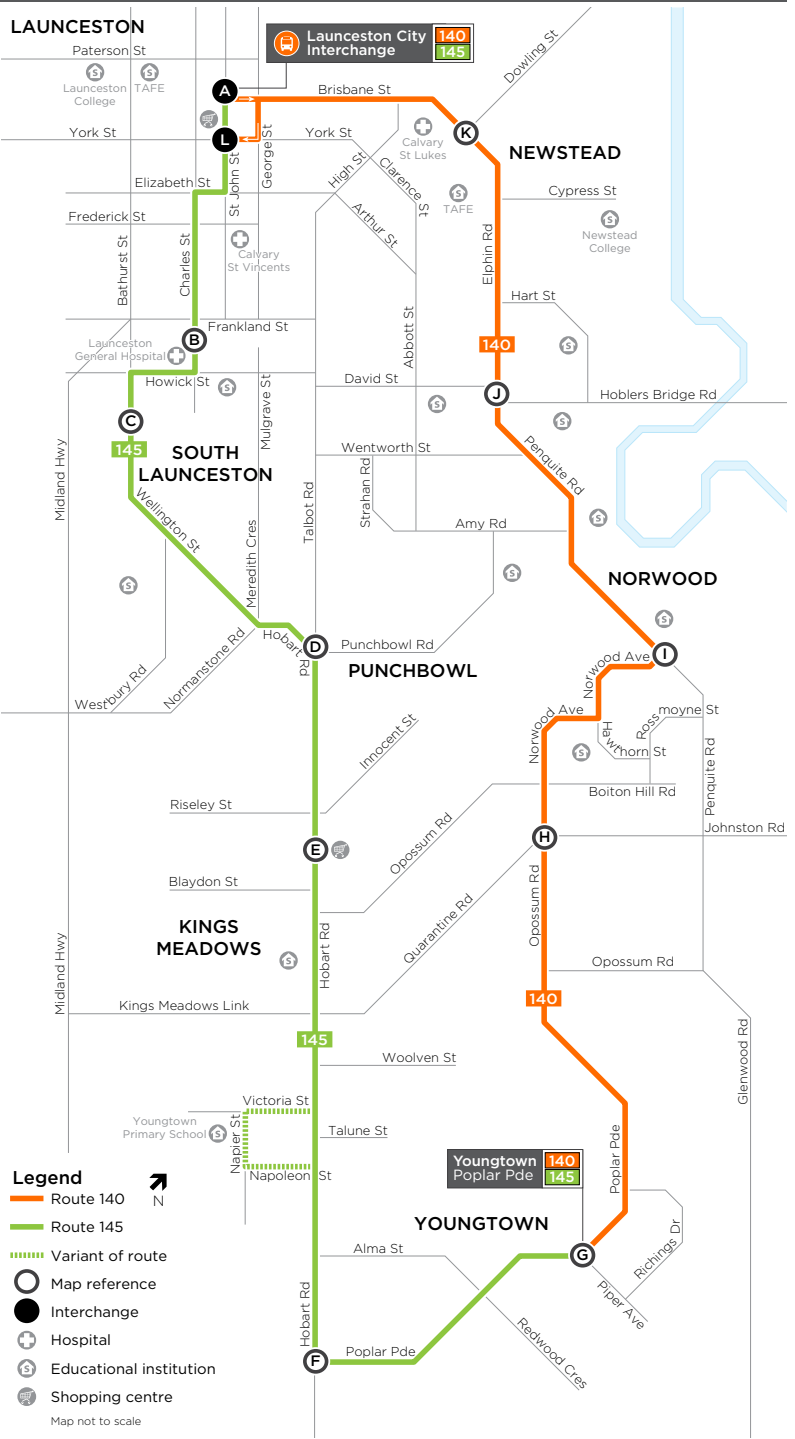

EFFECTIVE 19 JANUARY 2020

140, 145

Youngtown to Launceston City

ROUTE NUMBER	ROUTE
140	Youngtown to Launceston City via Norwood
145	Youngtown to Launceston City via Kings Meadows

BUS ROUTE MAP

WHO OPERATES MY SERVICE?

Monday to Friday

map ref	ROUTE NUMBER	145	145	145	145	145	145	145	145	145	145	145
		am	am	am	am	am	am	am	am	am	am	am
A	Launceston City, St John St, Stop A1	-	7:14	7:39	8:14	8:44	8:59	9:11	9:41	10:11		
B	Launceston General Hospital, Charles St	-	7:17	7:42	8:18	8:47	9:02	9:14	9:44	10:14		
C	Sth Launceston, Wellington St/Garfield St	6:46	7:20	7:45	8:22	8:51	9:06	9:18	9:48	10:18		
D	Sth Launceston, Six Ways/Hobart Rd	6:48	7:22	7:47	8:25	8:54	9:09	9:21	9:51	10:21		
E	Kings Meadows Shops, Hobart Rd	6:51	7:25	7:50	8:28	8:57	9:12	9:24	9:54	10:24		
F	Youngtown, Hobart Rd/Poplar Pde	6:56	7:30	7:55	8:34	9:03	9:18	9:30	10:00	10:30		
G	Youngtown, Poplar Pde/Dorothy Ct	6:58	7:32	7:57	8:37	9:05	9:20	9:32	10:02	10:32		
		↓	↓	↓	↓	↓	↓	↓	↓	↓		
map ref	JOURNEY CONTINUES AS ROUTE NUMBER	140	140	140	140	140	140	140	140	140	140	140
		am	am	am	am	am	am	am	am	am	am	am
G	Youngtown, Poplar Pde/Dorothy Ct	7:02	7:33	v7:58	s7:58	v8:37	s8:37	9:06	9:21	9:33	10:03	10:33
H	Norwood, Opossum Rd/Quarantine Rd	7:06	7:37	v8:02	s8:03	v8:41	s8:42	9:10	9:25	9:37	10:07	10:37
I	Norwood, Penquite Rd/Norwood Ave	7:10	7:41	v8:06	s8:08	v8:45	s8:47	9:14	9:29	9:41	10:11	10:41
J	Newstead Shops, Elphin Rd	7:14	7:45	v8:10	s8:15	v8:49	s8:54	9:18	9:33	9:45	10:15	10:45
K	Newstead, Elphin Rd/Lyttleton St	7:16	7:47	v8:13	s8:19	v8:52	s8:58	9:20	9:35	9:47	10:17	10:47
L	Launceston City, St John St	7:20	7:52	v8:19	s8:25	v8:58	s9:04	9:26	9:41	9:53	10:23	10:53