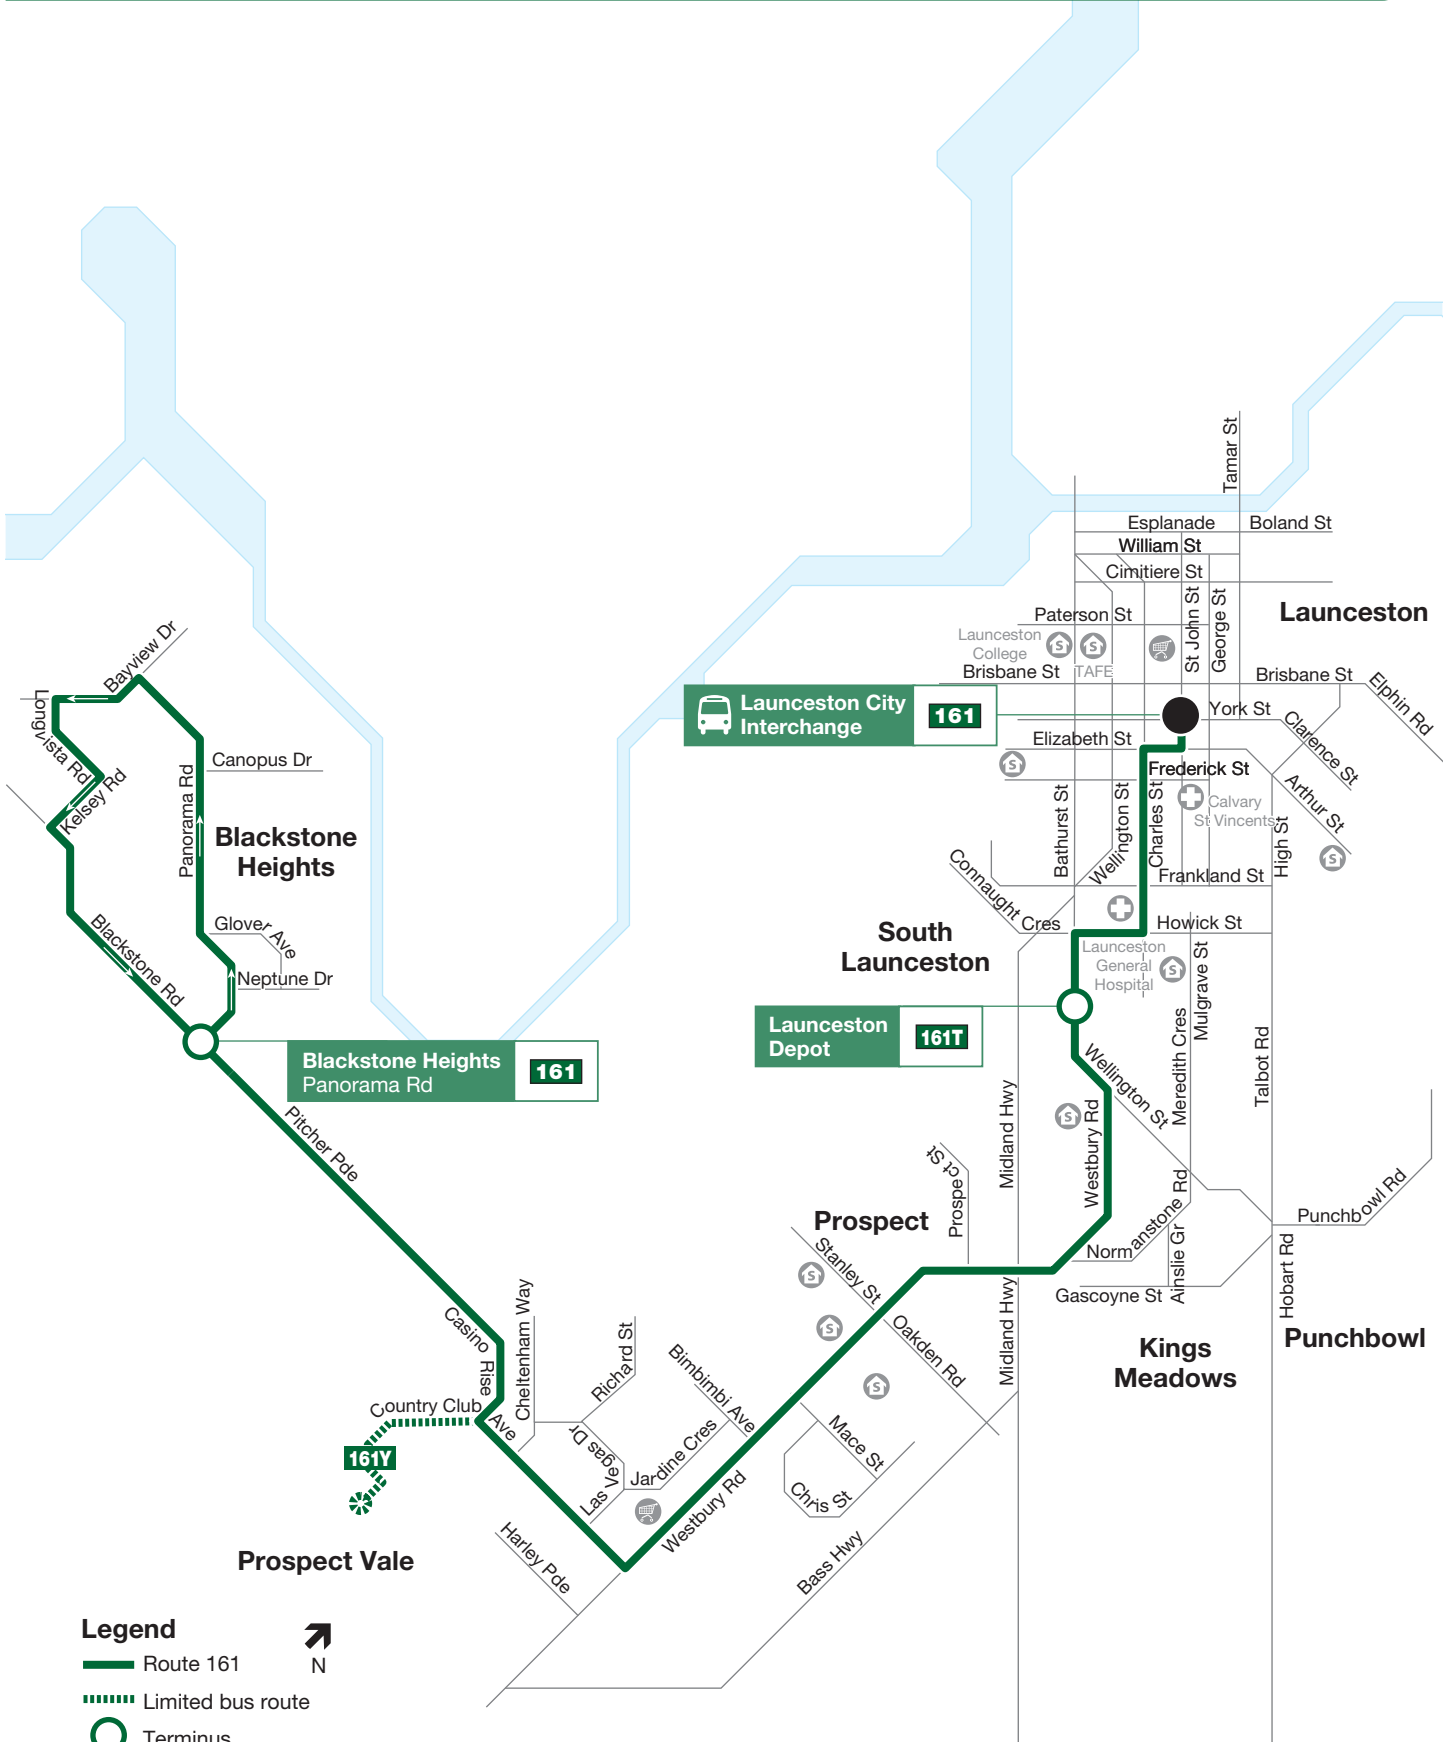

# Route Map 161

### Legend

- Route 161
- Limited bus route
- Terminus
- Interchange
- Hospital
- Educational institution
- Shopping centre

N

Map not to scale