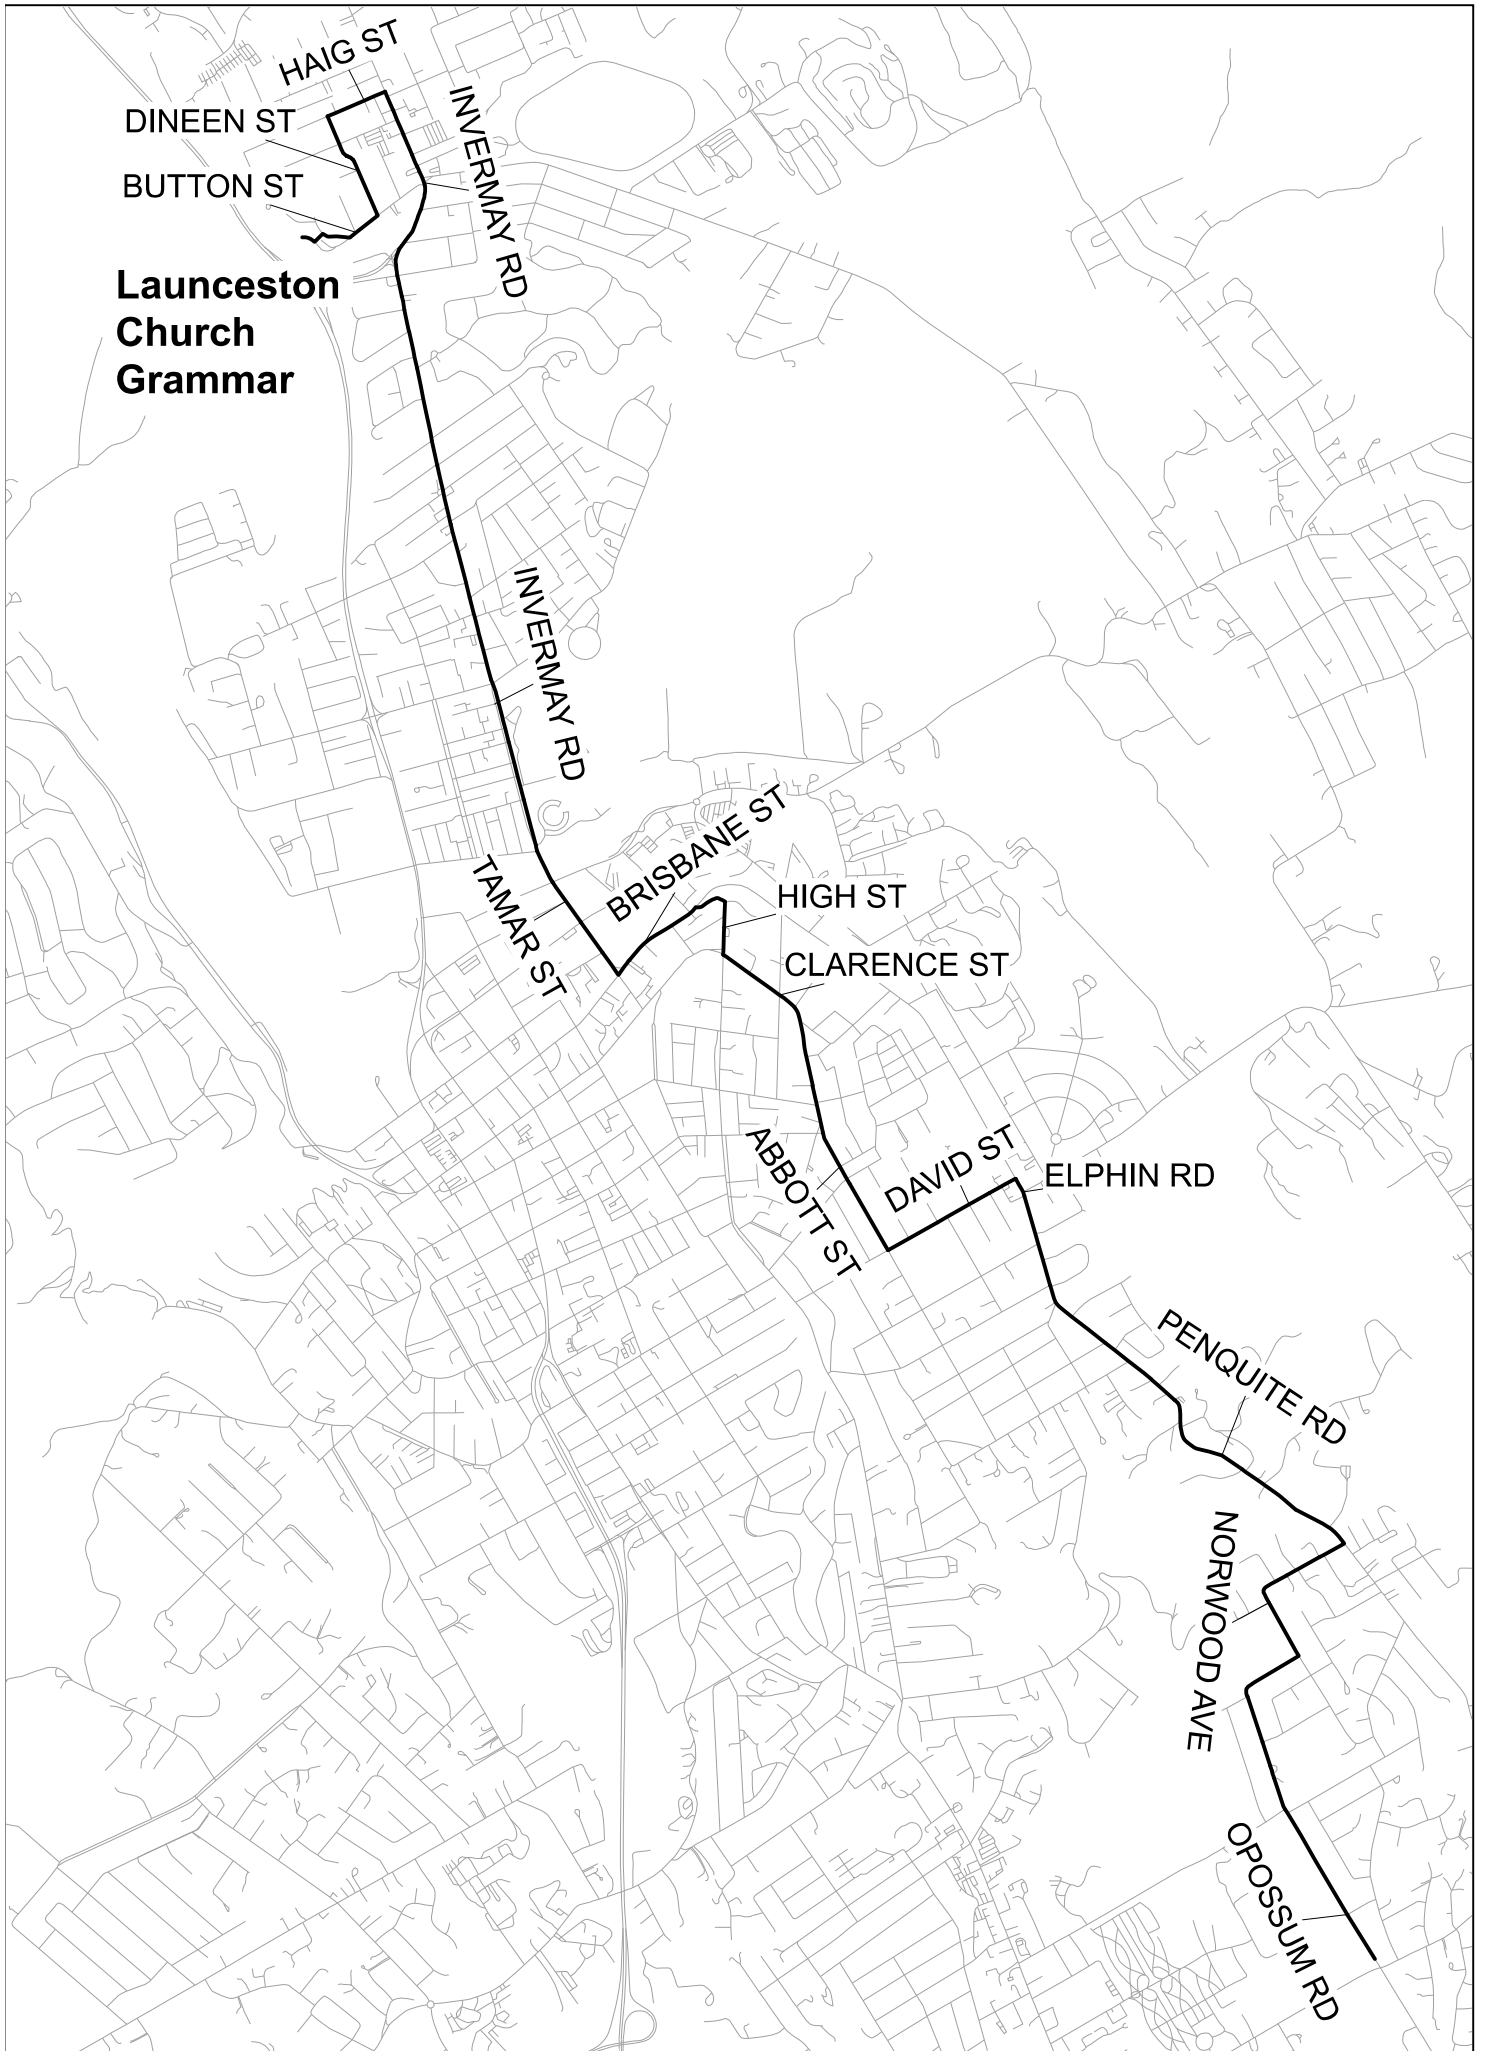

**ROUTE 890 PM LAUNCESTON CHURCH GRAMMAR - EAST
LAUNCESTON - NORWOOD**

05FEB2020

**Launceston
Church
Grammar**

HAIG ST
DINEEN ST
BUTTON ST

INVERMAY RD

INVERMAY RD

TAMAR ST

BRISBANE ST

HIGH ST

CLARENCE ST

ABBOTT ST

DAVID ST

ELPHIN RD

PENQUITE RD

NORWOOD AVE

OPOSSUM RD