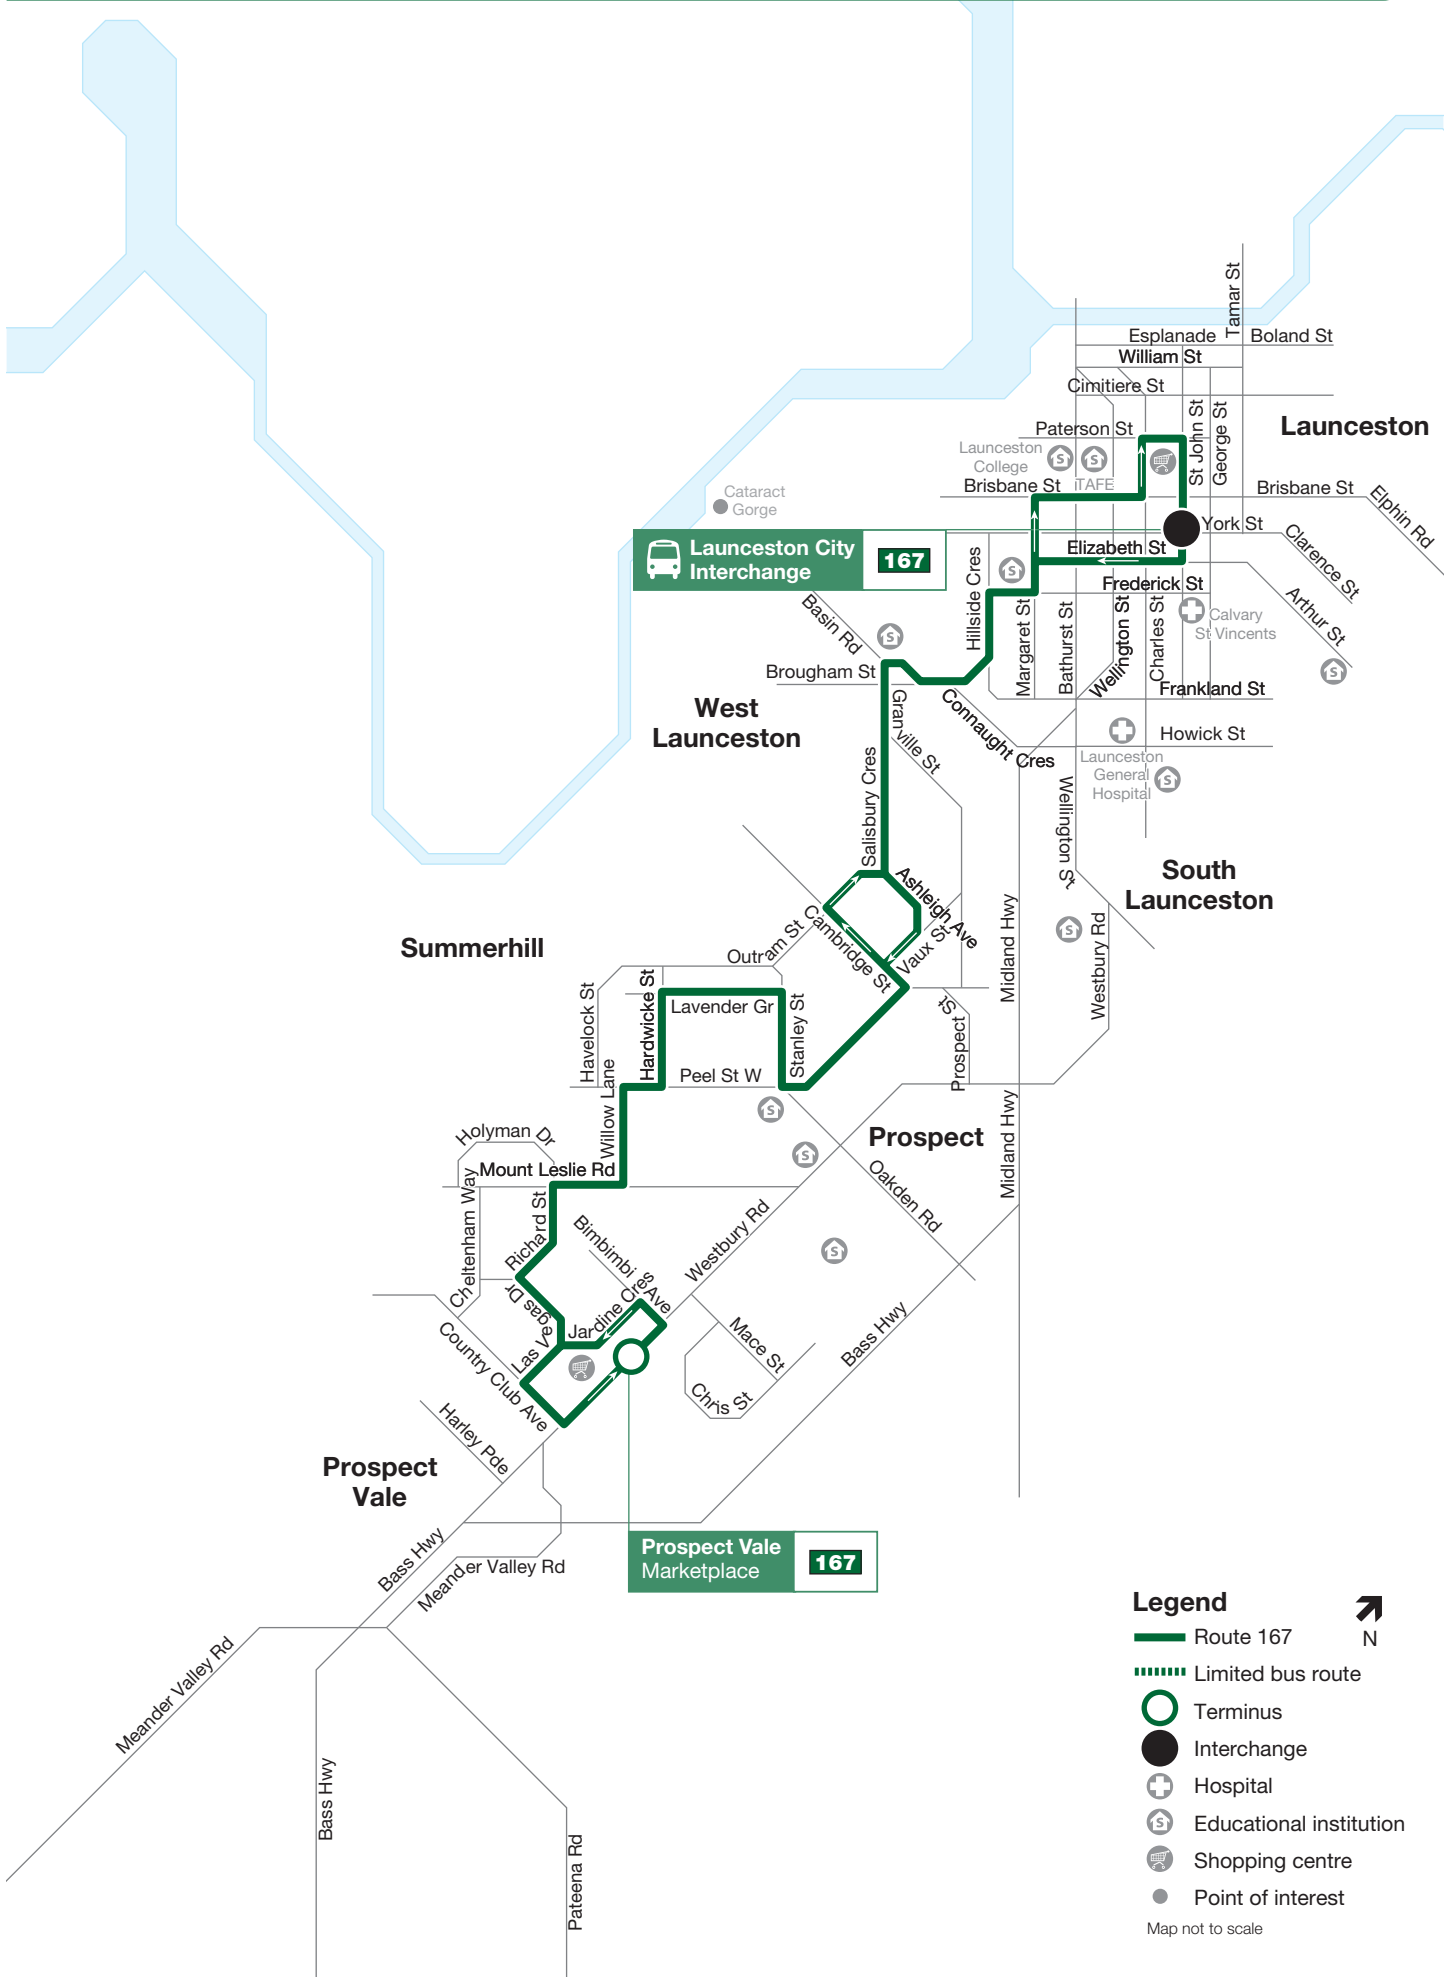

# Route Map 167

### Legend

- Route 167
- Limited bus route
- Terminus
- Interchange
- Hospital
- Educational institution
- Shopping centre
- Point of interest

Map not to scale