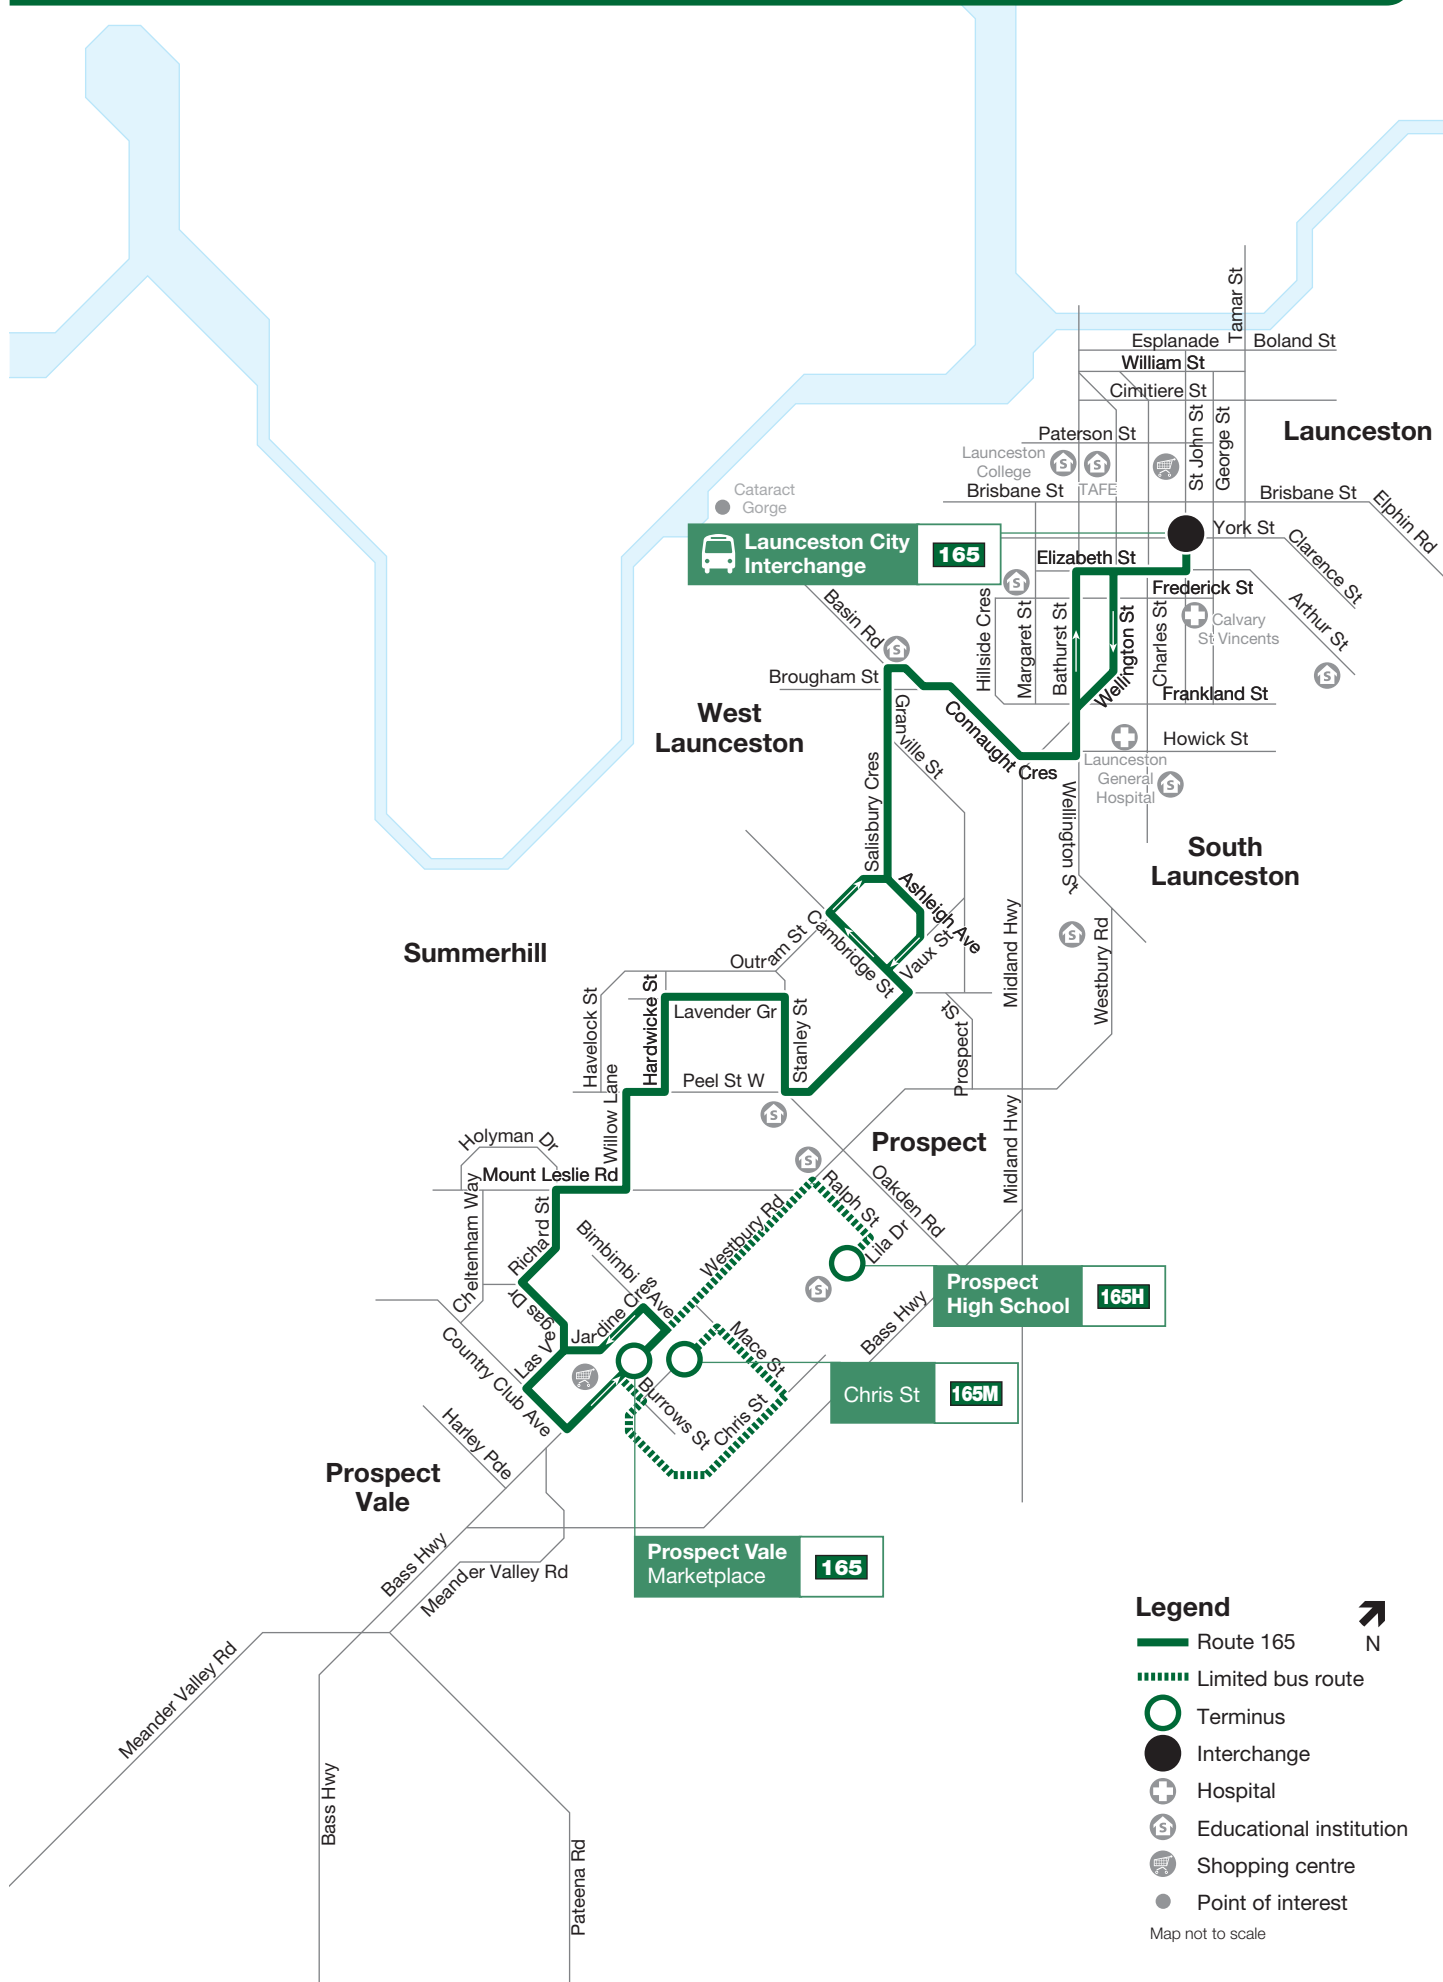

Route Map 165

Legend

- Route 165
- Limited bus route
- Terminus
- Interchange
- Hospital
- Educational institution
- Shopping centre
- Point of interest

Map not to scale