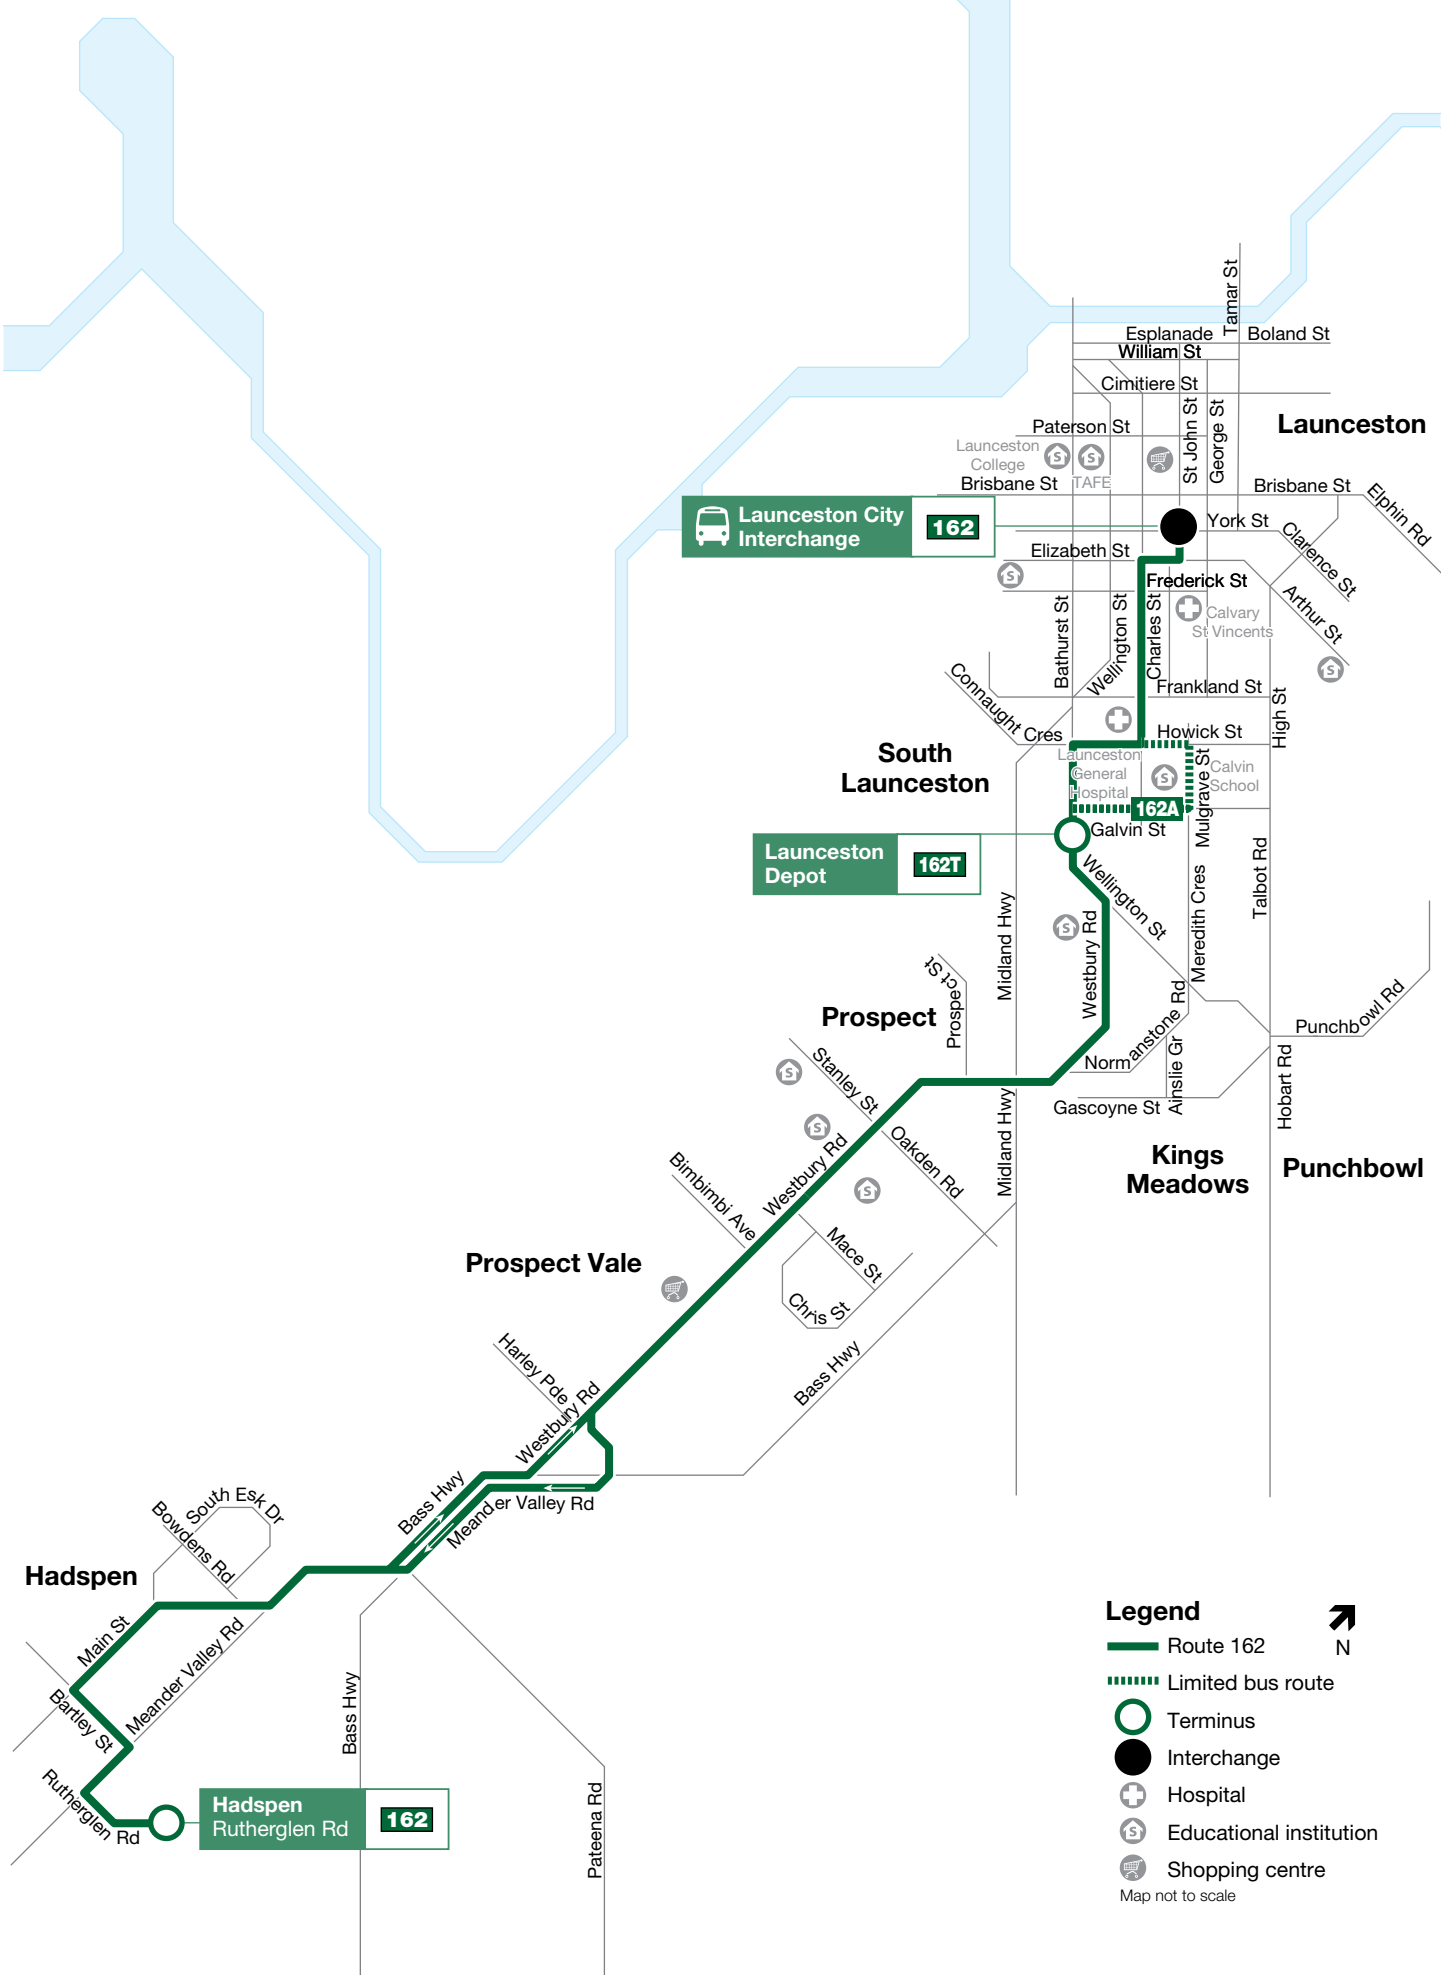

# Route Map 162

### Legend

- Route 162
  - Limited bus route
  - Terminus
  - Interchange
  - Hospital
  - Educational institution
  - Shopping centre
- Map not to scale

N