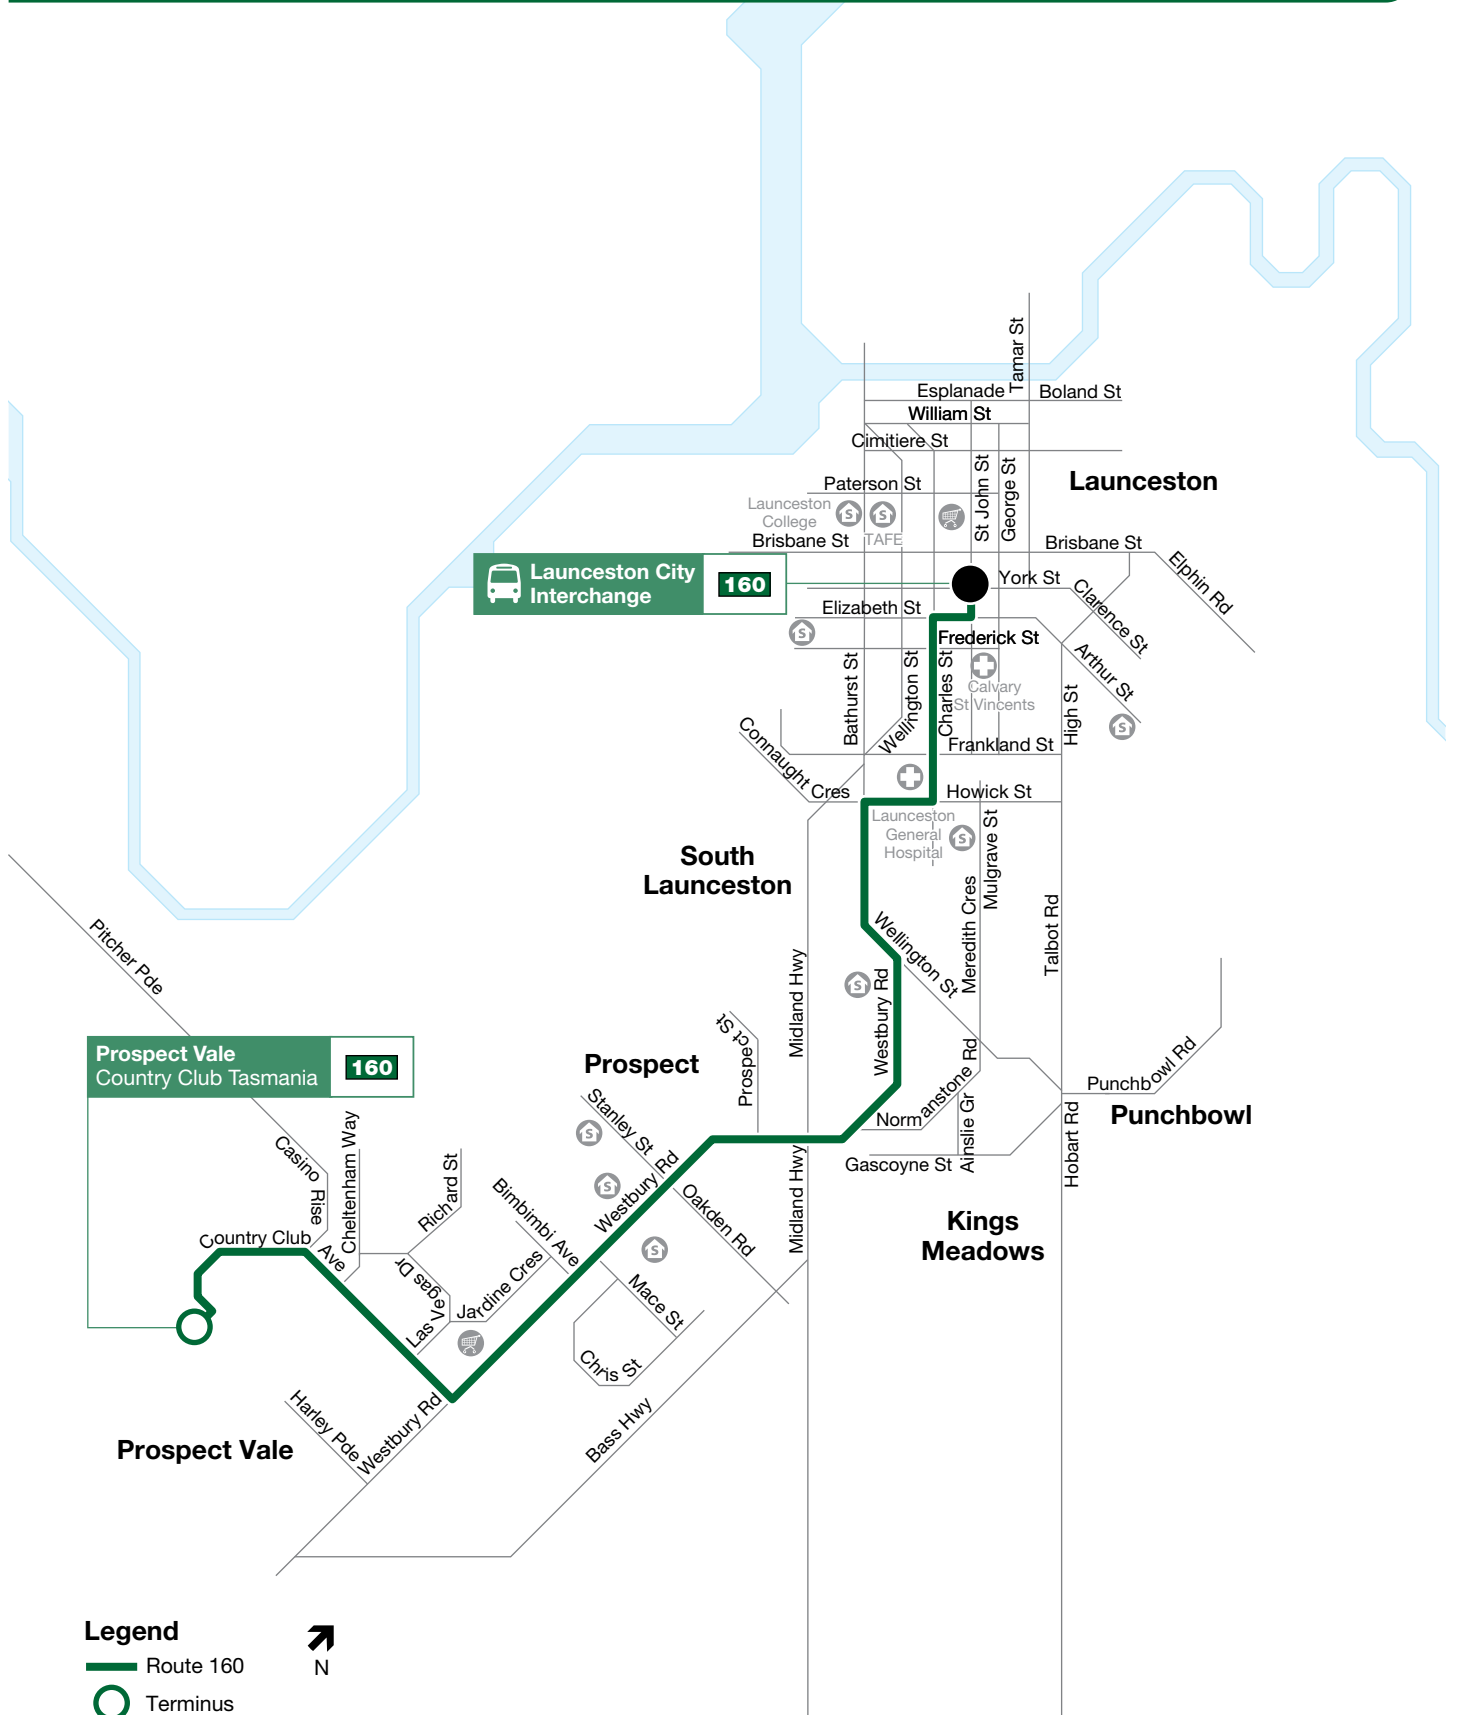

Route Map 160

Legend

- Route 160
- Terminus
- Interchange
- Hospital
- Educational institution
- Shopping centre

Map not to scale