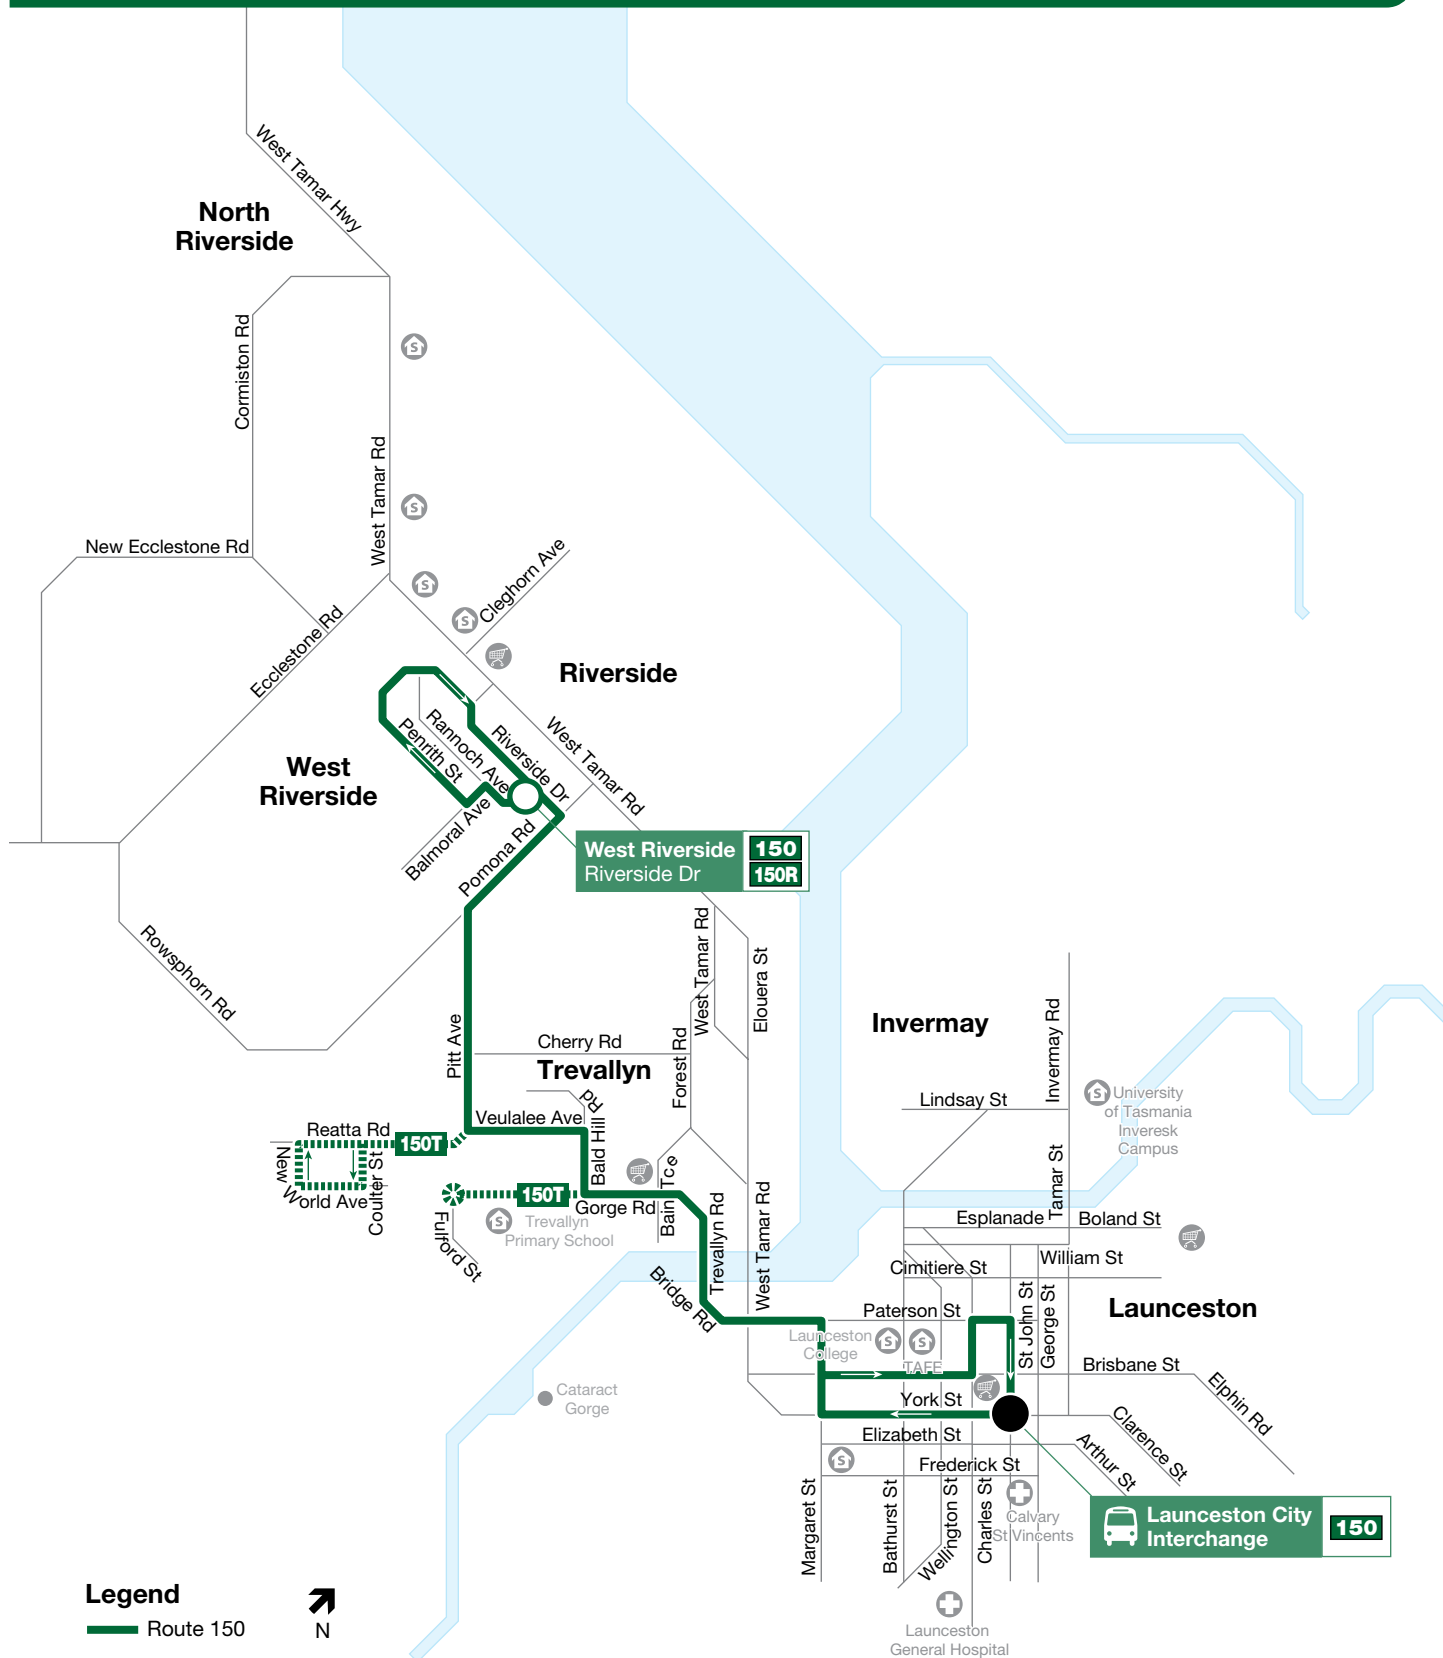

Route Map 150

Legend

- Route 150
- Limited bus route
- Terminus
- Interchange
- Hospital
- Educational institution
- Shopping centre
- Point of interest

Map not to scale