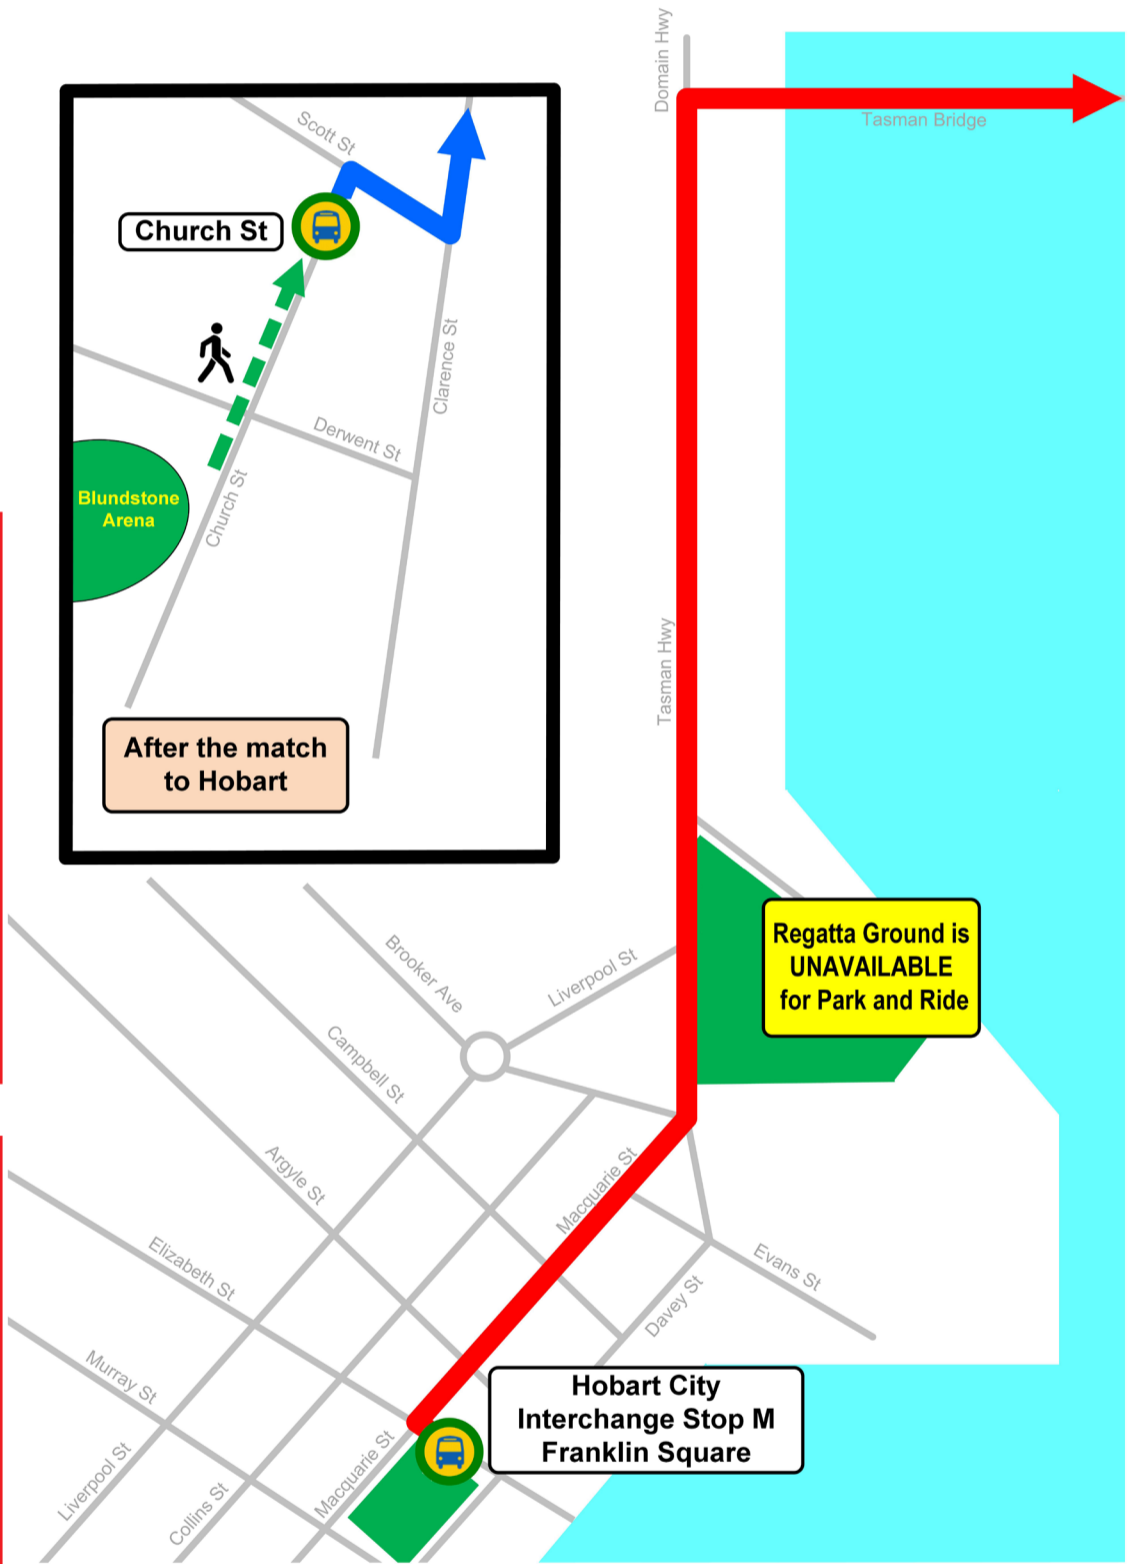

## Buses to Blundstone Arena

Hobart City and Regatta Grounds

Wednesday

AUSTRALIA V ENGLAND

7th February 2018

Buses to Blundstone Arena for the T20 International match will leave every 5 minutes from

**Franklin Sq Stop M**

### Timetable Route B5

Franklin Square  
Stop M

5:40pm

5:45

5:50

5:55

6:00

6:05

6:50

6:55

7:00

7:05

7:10

**Regatta Ground is unavailable for Park & Ride. Join services in Hobart City**

**Match commences at 7:40pm**

This service is provided by Blundstone Arena and is operated by Metro

**After the match, buses will depart from Church St near Scott St as required to return patrons to Hobart City, with limited onward services to Kingston and Bridgewater**

13 22 01

www.metrotas.com.au

Get the Metro App available from App Store or Google Play Store