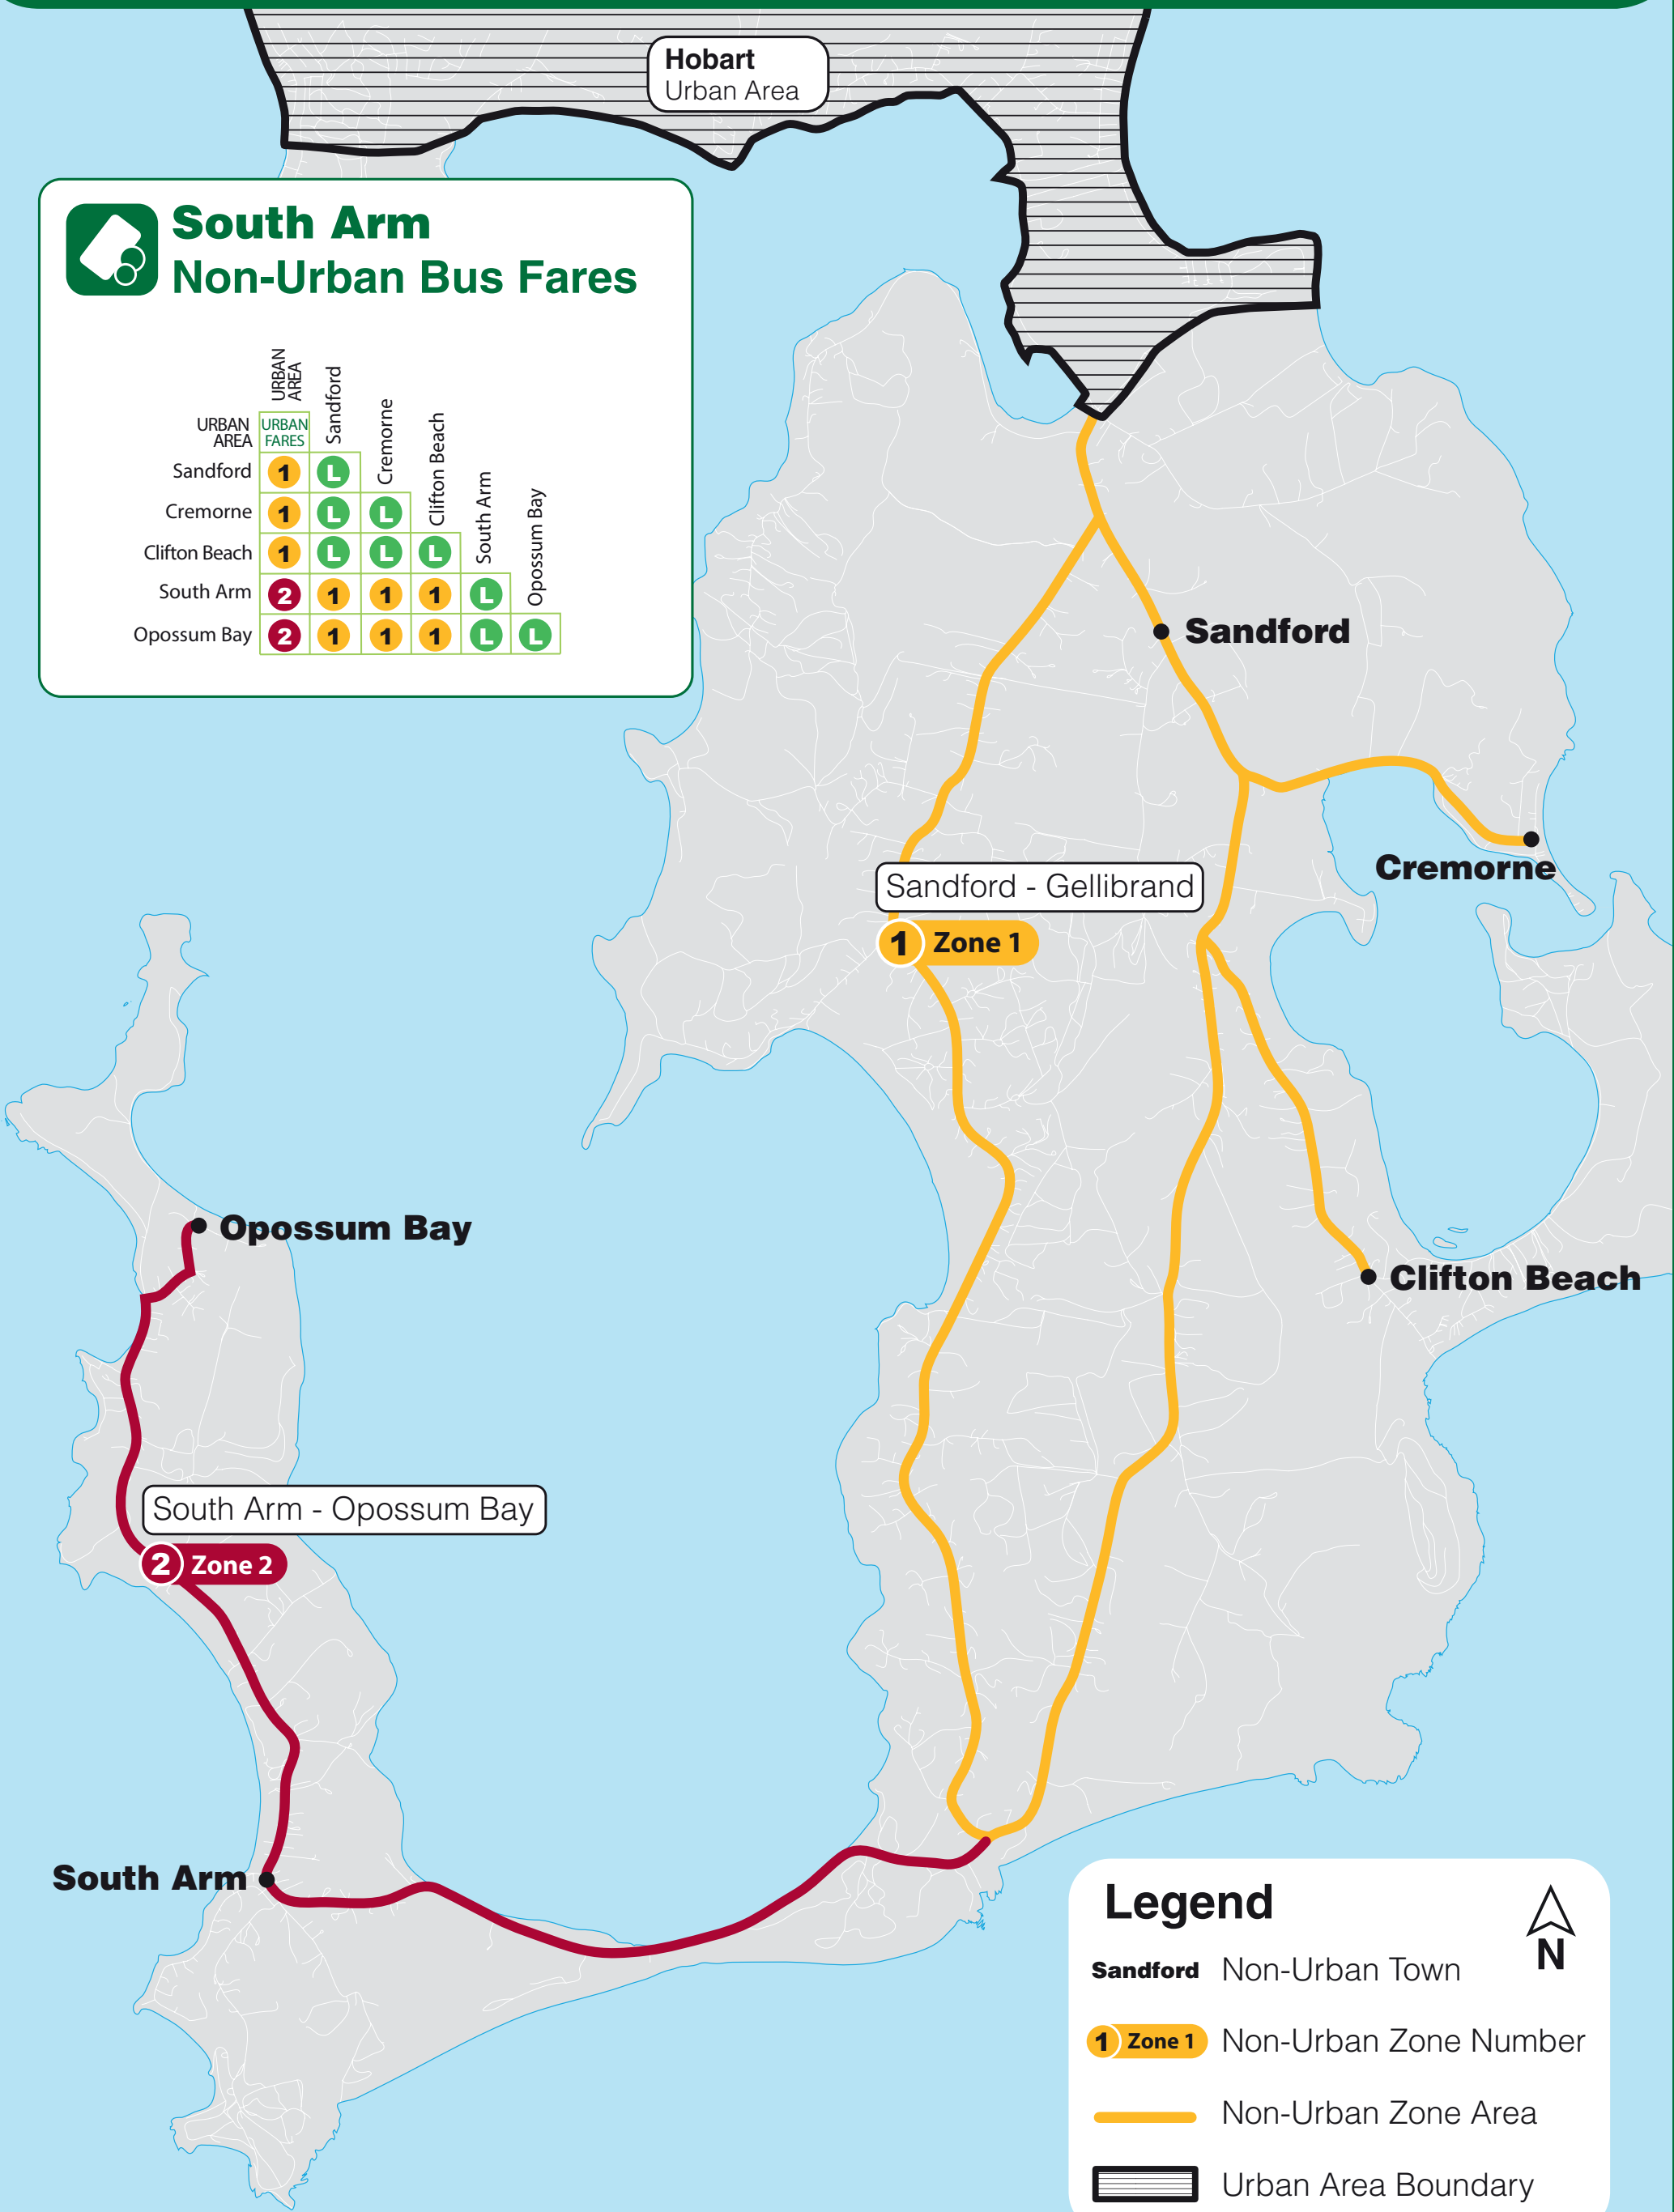

Metro South Arm - Non Urban Zones

Hobart
Urban Area

South Arm Non-Urban Bus Fares

	URBAN AREA	URBAN FARES	Sandford	Cremorne	Clifton Beach	South Arm	Opossum Bay
Sandford		1	L				
Cremorne		1	L	L			
Clifton Beach		1	L	L	L		
South Arm		2	1	1	1	L	
Opossum Bay		2	1	1	1	L	L

Sandford - Gellibrand

1 Zone 1

South Arm - Opossum Bay

2 Zone 2

Legend

Sandford Non-Urban Town

1 Zone 1 Non-Urban Zone Number

Non-Urban Zone Area

Urban Area Boundary