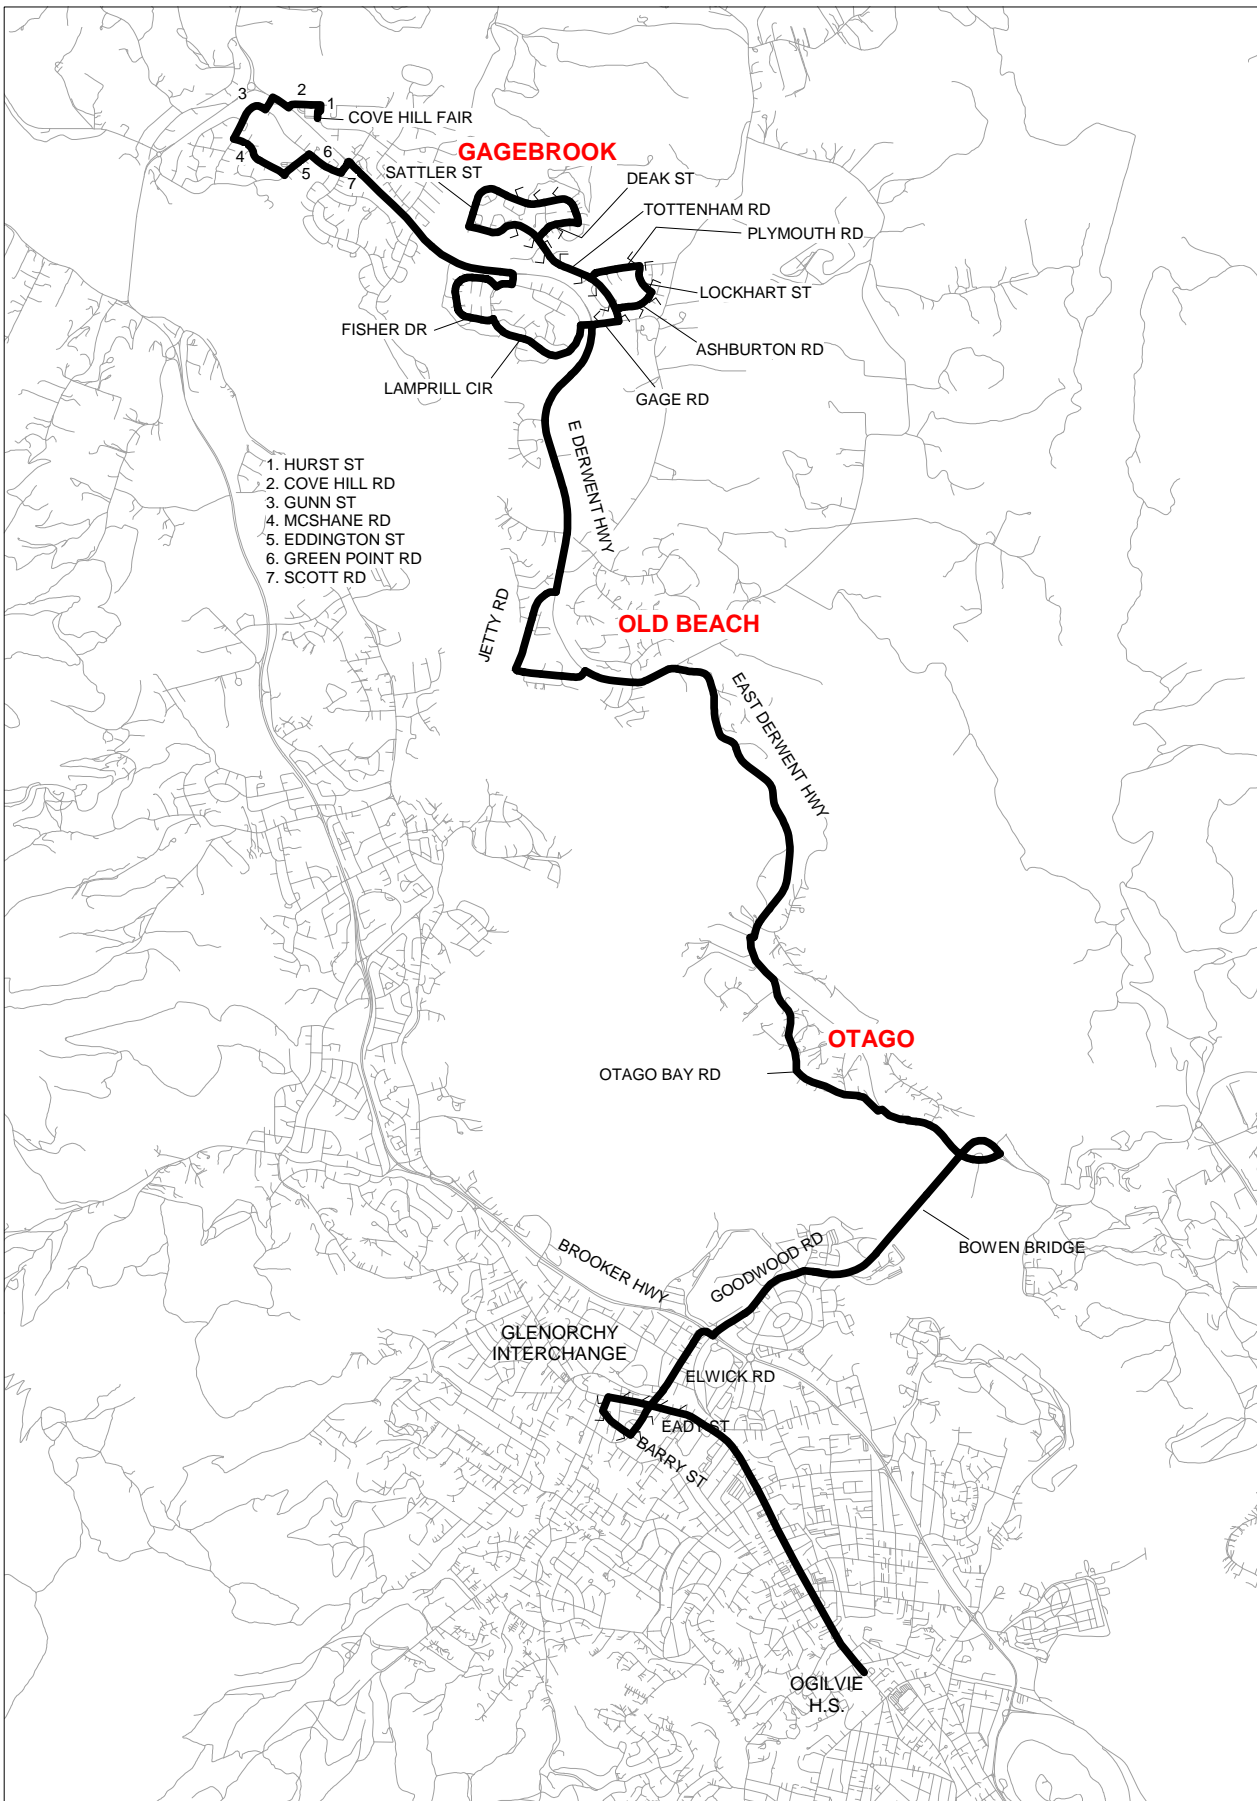

**ROUTE 530S OUT OGILVIE - GLENORCHY STOP C - OTAGO  
- OLD BEACH - GAGEBROOK - COVE HILL FAIR**

**01MAY16**

**School Bus: Start at Ogilvie then via Main Rd, Glenorchy Stop C, Barry, Eady, Elwick, Brooker, Goodwood Rd, Bowen, East Derwent, Otago Bay Rd, East Derwent, Jetty, East Derwent, Gage, Tottenham, Lockhart, Plymouth, Tottenham, Deak, Sattler, Tottenham, Gage, Lamprill, Fisher, Lamprill, East Derwent, Scott, Green Point Rd, Gunn, East Derwent, Cove Hill Rd, Hurst, Cove Hill Fair.**