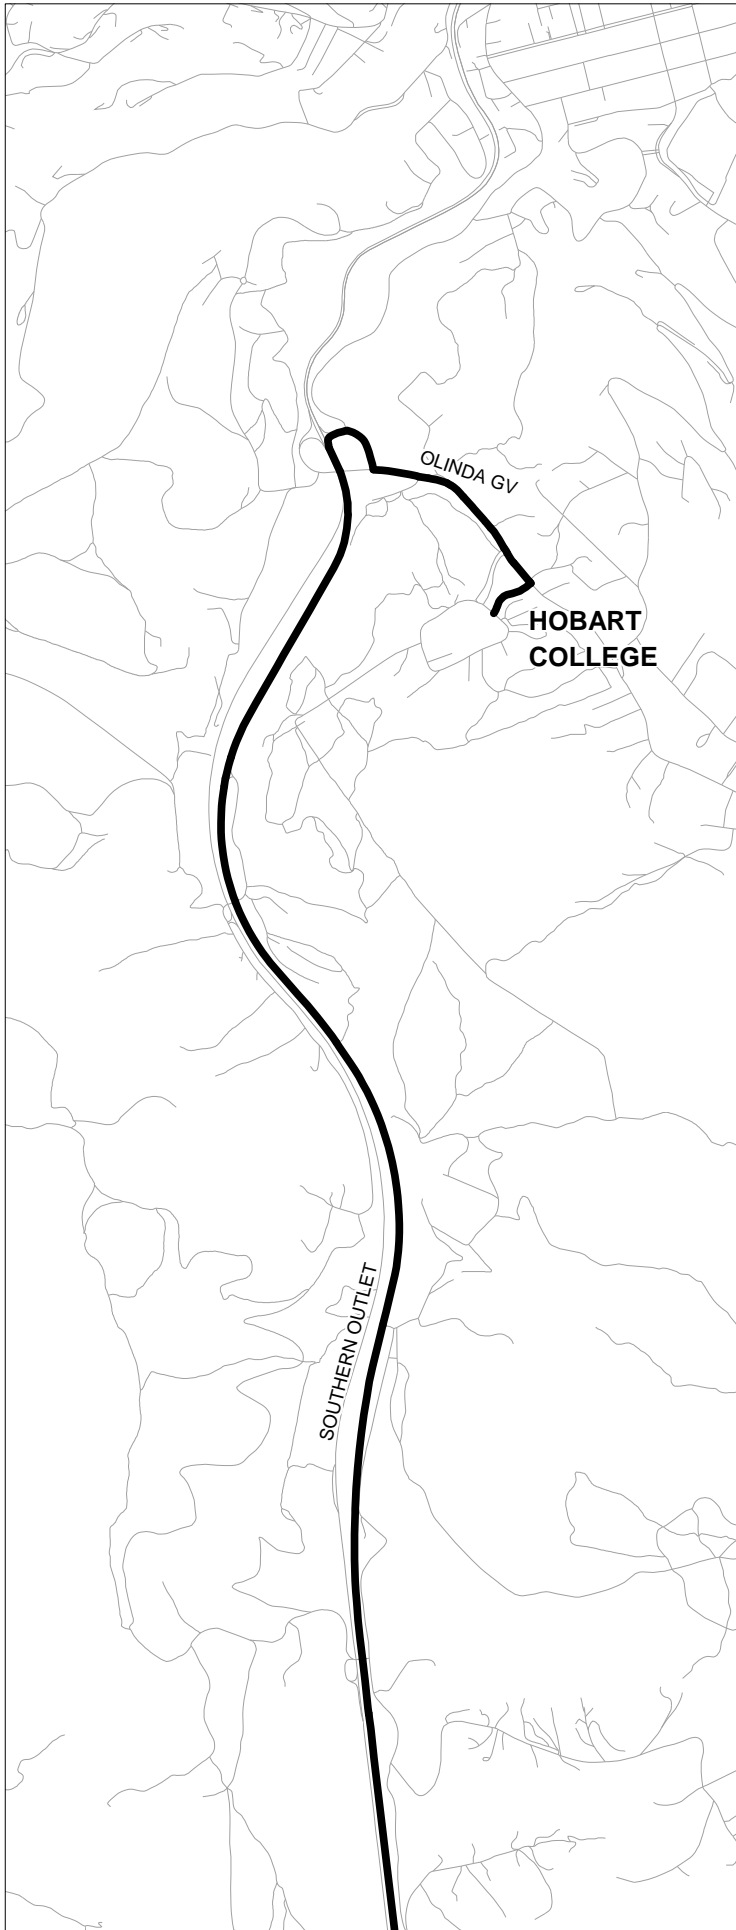

ROUTE 250PM HOBART COLLEGE - KINGSTON BEACH - BLACKMANS BAY E10JAN16

School Bus: Start Hobart College then via Olinda Gv, Southern Outlet, Browns Rd, Channel Hwy, Kingston Central, Freeman St, Church St, Beach Rd, Osborne Esp, Mount Royal Rd, Roslyn Ave, Garnett St, Edison Ave, Woodlands Dr, Roslyn Ave, Illawarra Rd. Base Roads data from the LIST, © State of Tasmania