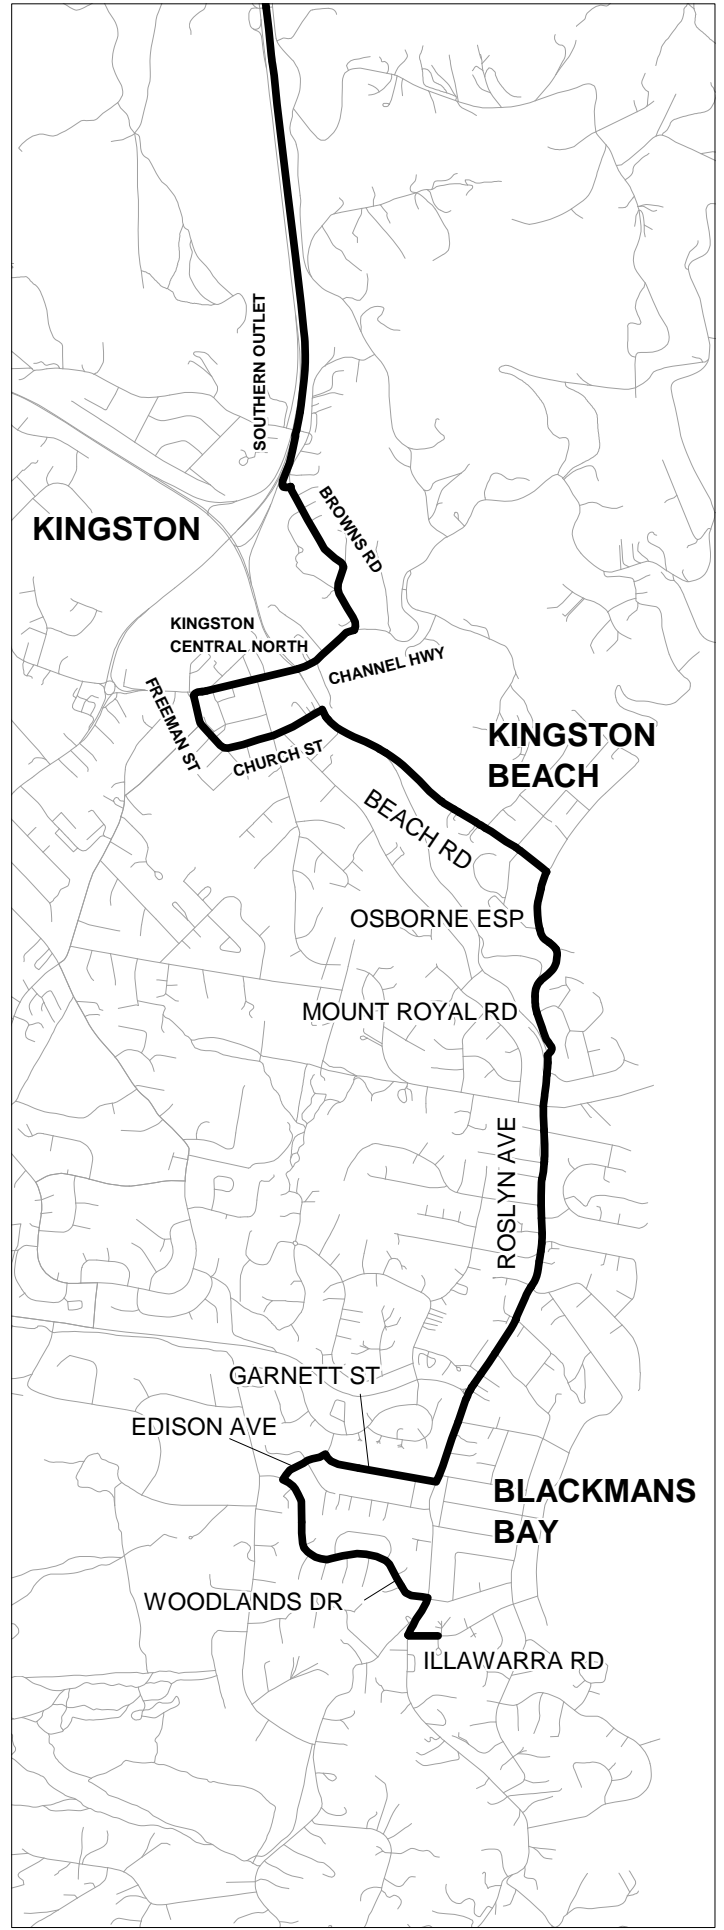

ROUTE 250PM HOBART COLLEGE - KINGSTON BEACH - BLACKMANS BAY E10JAN16

School Bus: Start Hobart College then via Olinda Gv, Southern Outlet, Browns Rd, Channel Hwy, Kingston Central, Freeman St, Church St, Beach Rd, Osborne Esp, Mount Royal Rd, Roslyn Ave, Garnett St, Edison Ave, Woodlands Dr, Roslyn Ave, Illawarra Rd. Base Roads data from the LIST, © State of Tasmania