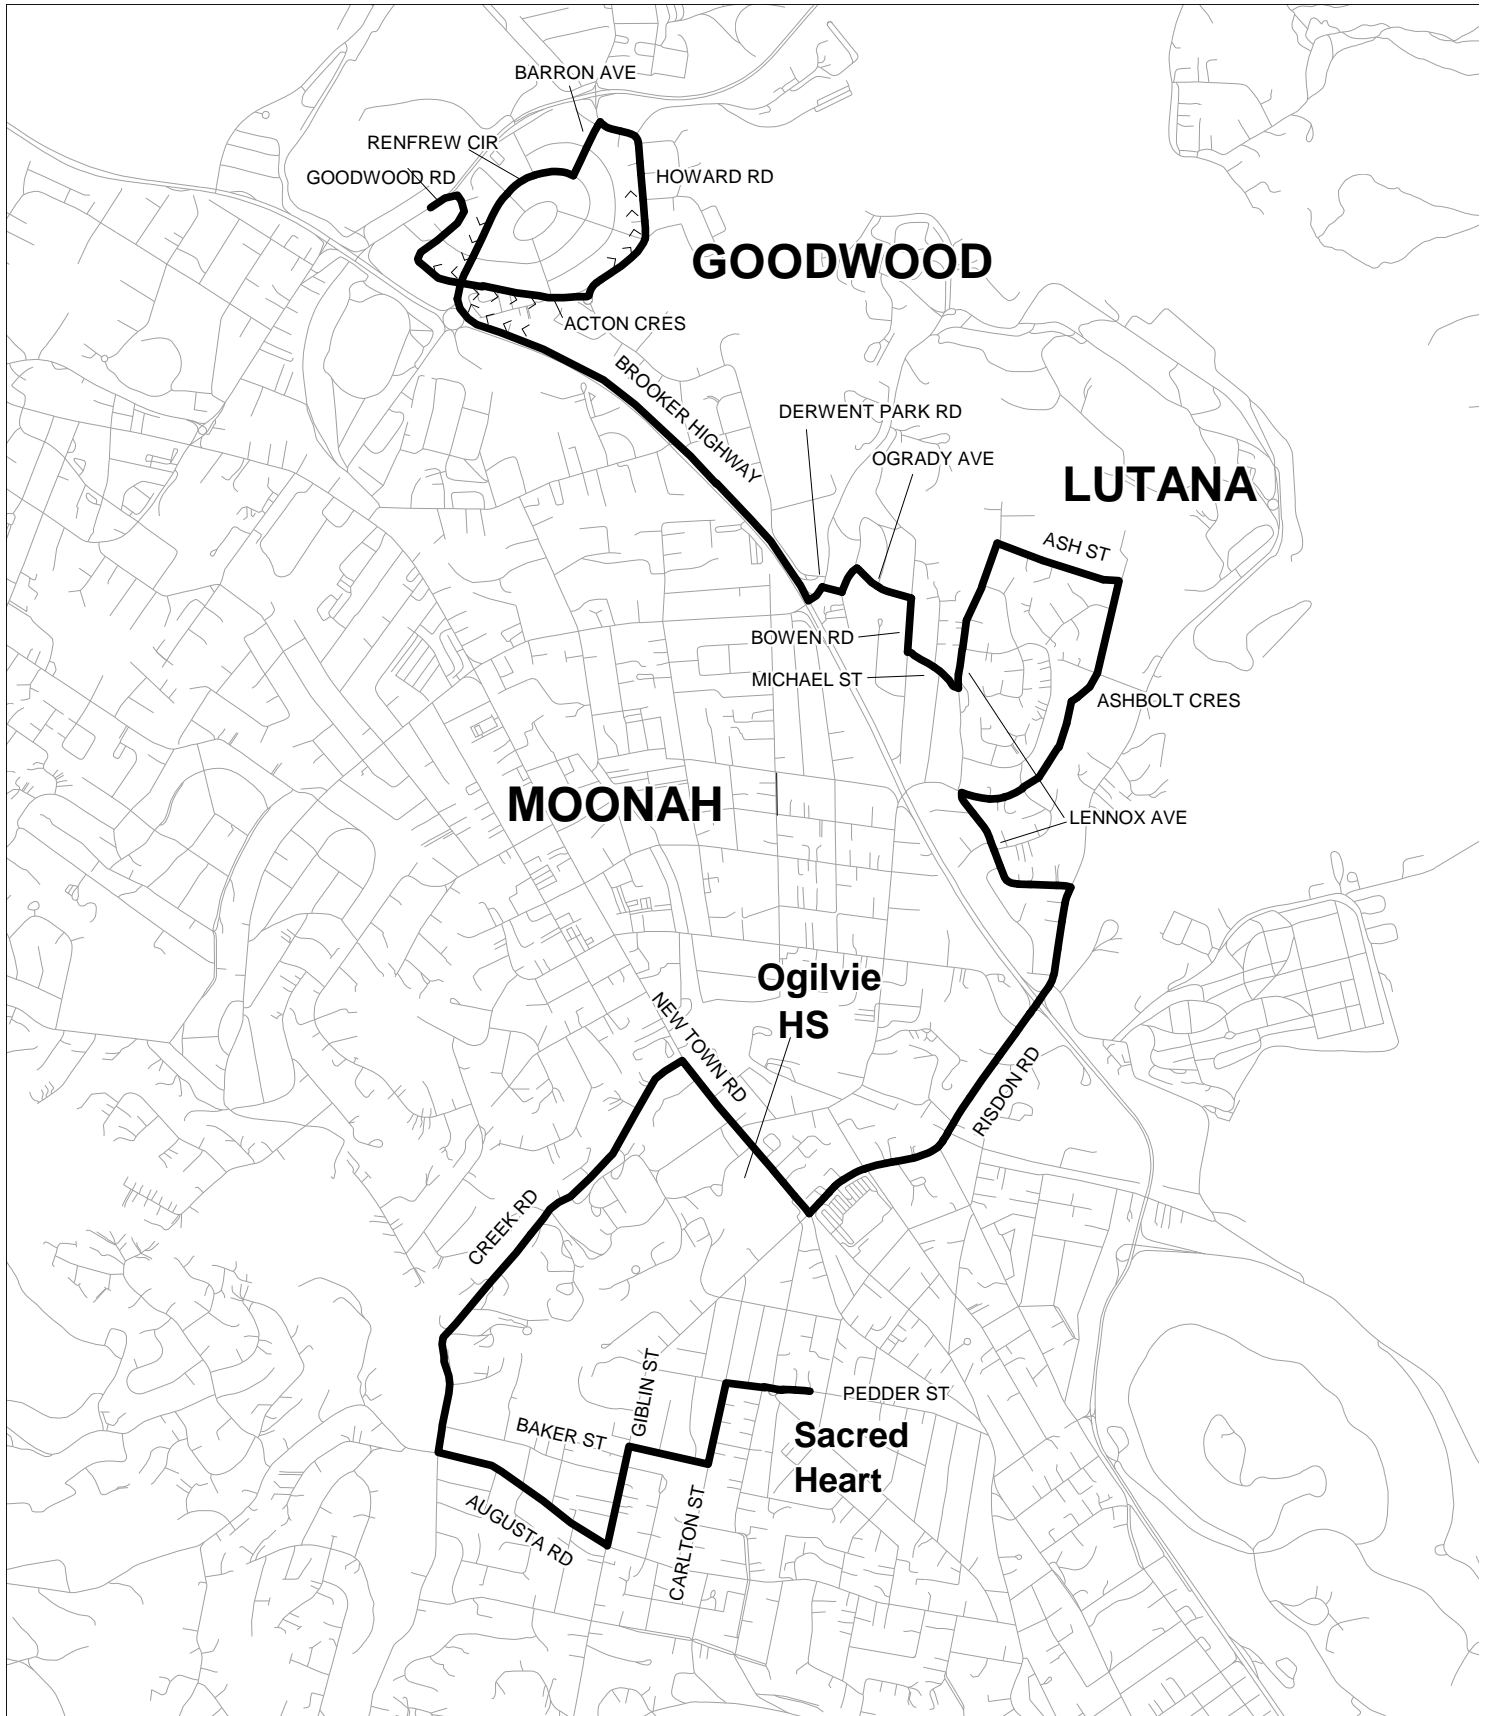

**ROUTE 216PM SACRED HEART - OGILVIE HS  
- LUTANA - GOODWOOD**

**10JAN16**

**School Bus: Start at Sacred Heart on school side of Pedder St then via Pedder St, Carlton St, Baker St, Giblin St, Augusta Rd, Creek Rd, New Town Rd, Pick up NTHS and Ogilvie HS students, Risdon Rd, Lennox Ave, Ashbolt Cres, Ash St, Lennox Ave, Michael St, Bowen Rd, O'Grady Ave, O'Grady Ave, Derwent Park Rd, Brooker Hwy, Refrew Cir, Acton Cres, Howard Rd, Barron Ave, Renfrew Cir, Goodwood Rd, Terminate at Fire Station opposite Racecourse.**