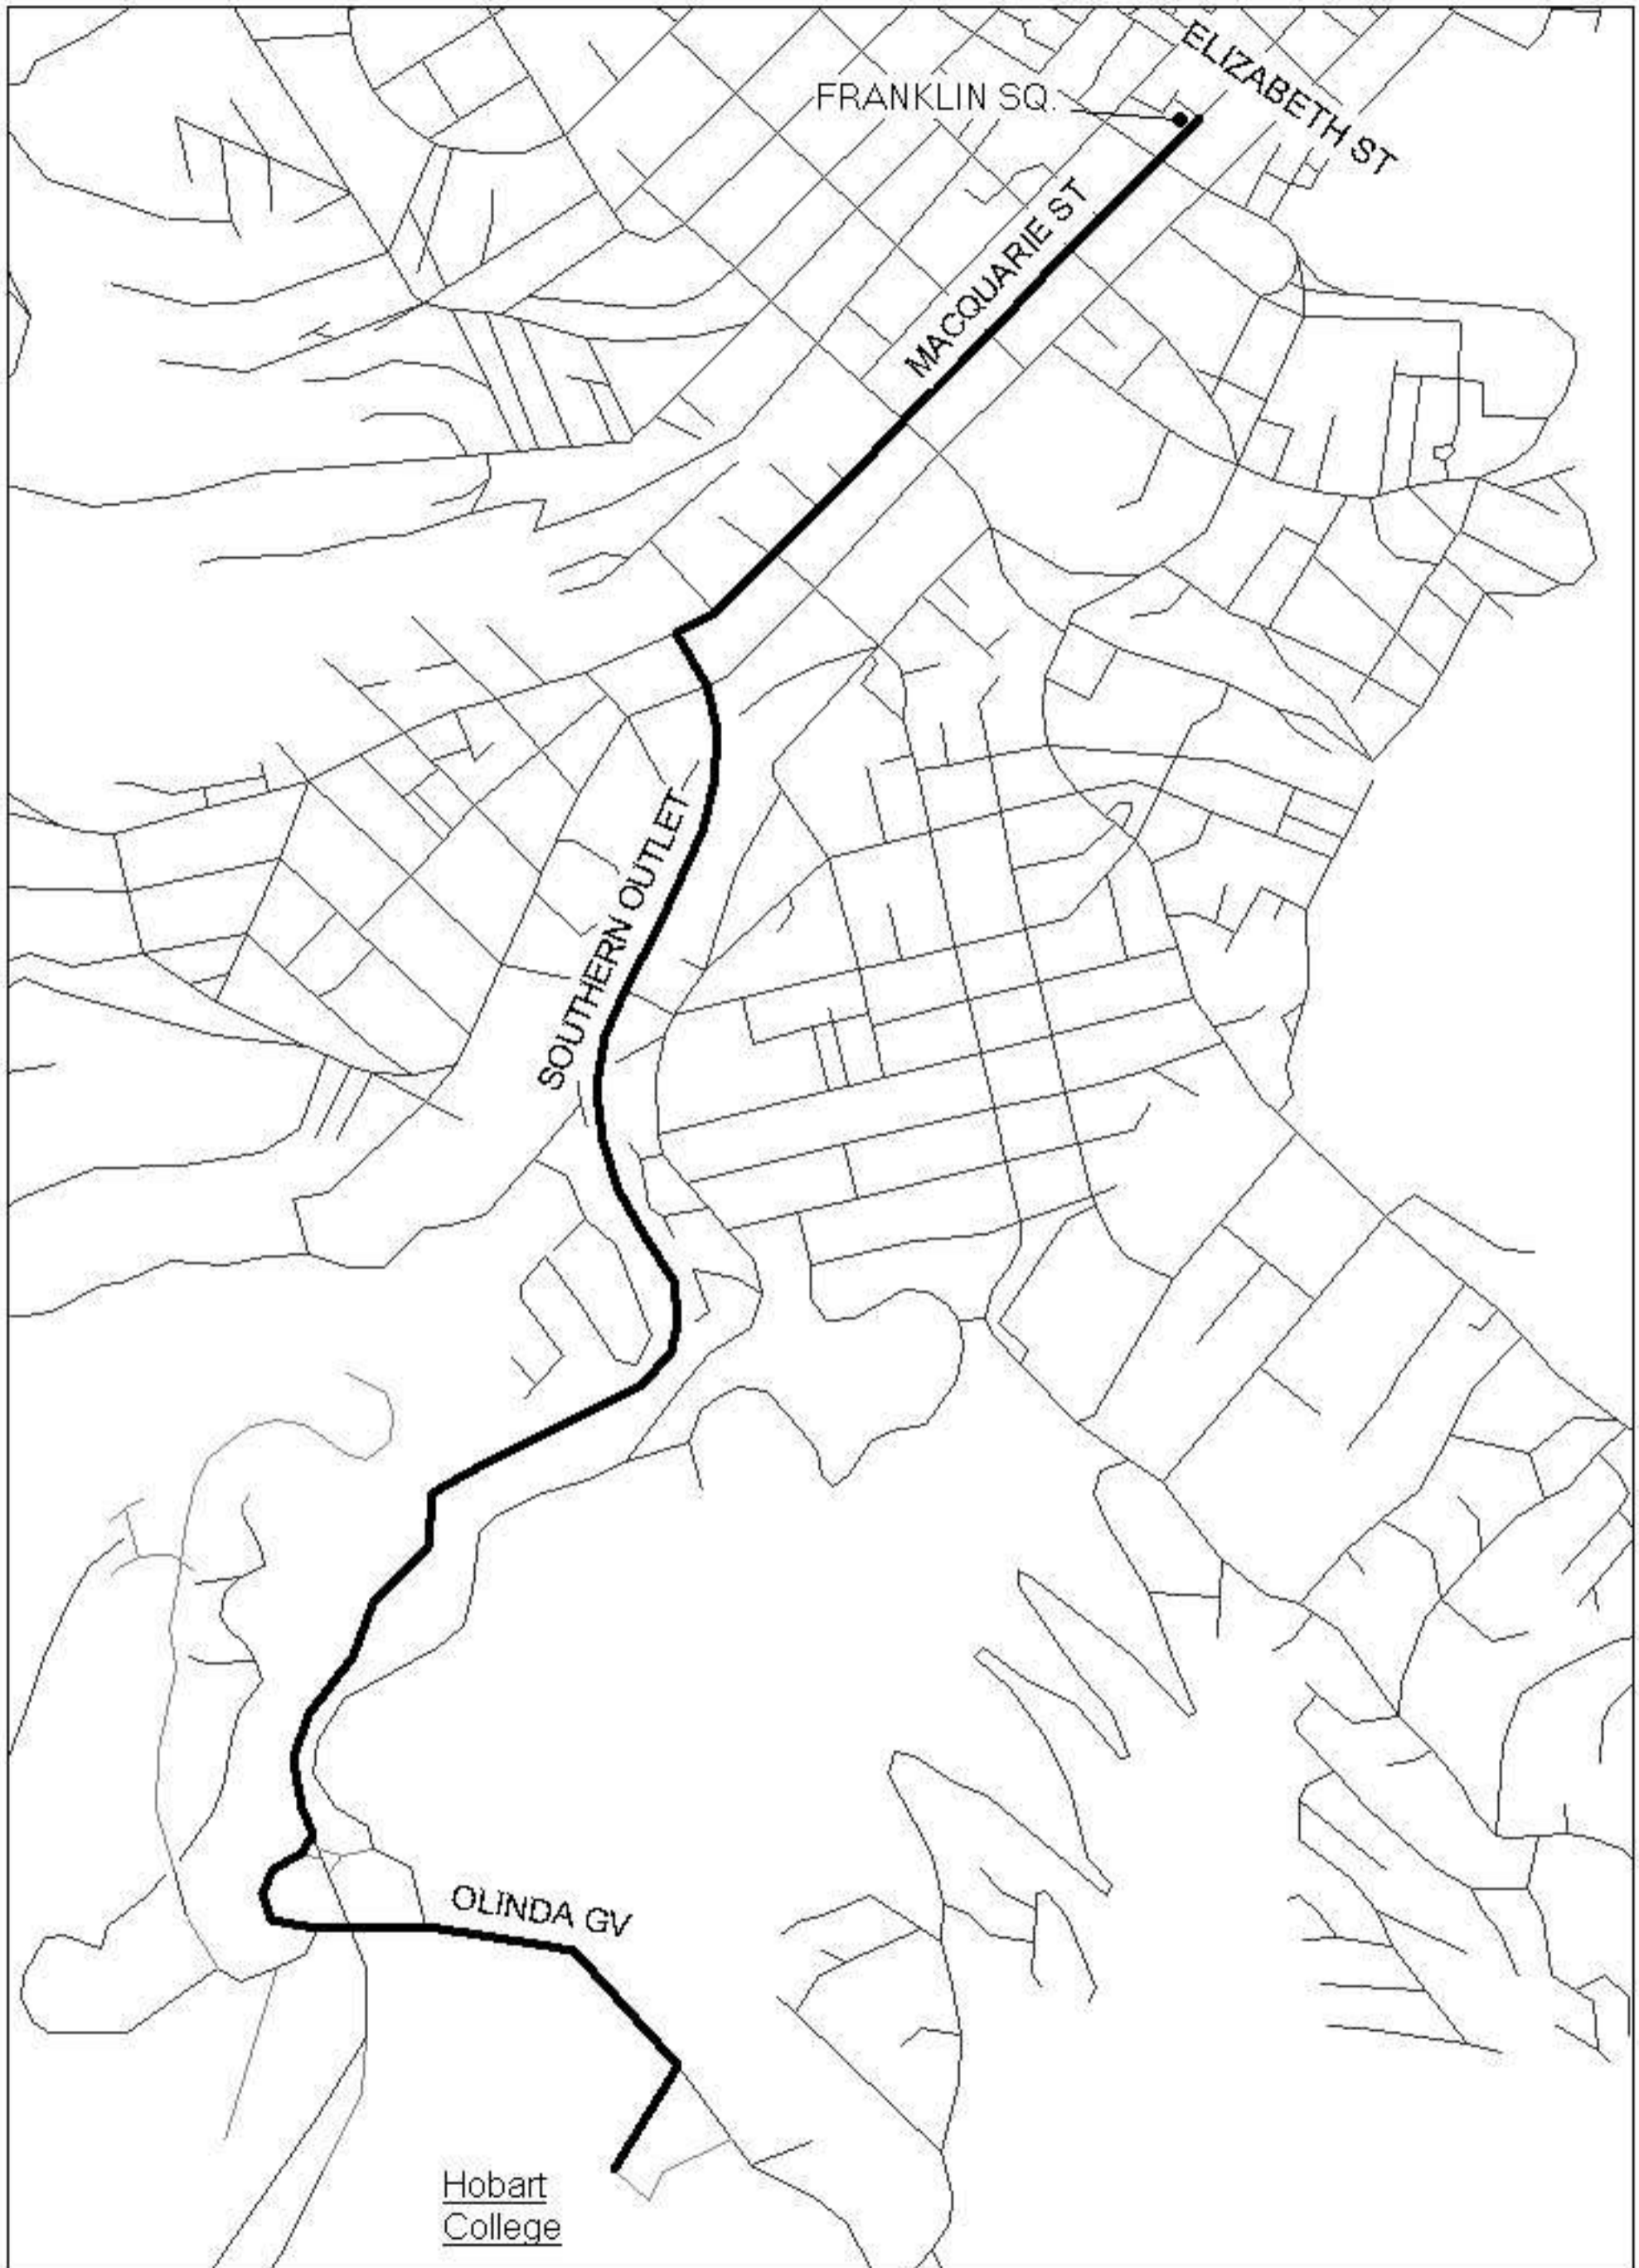

**ROUTE 451 HOBART COLLEGE - HOBART
(TIMES VARY ACCORDING TO DAY)**

5.4 km

20NOV02

School Bus: Via Olinda Gr, Southern Outlet, Macquarie St.